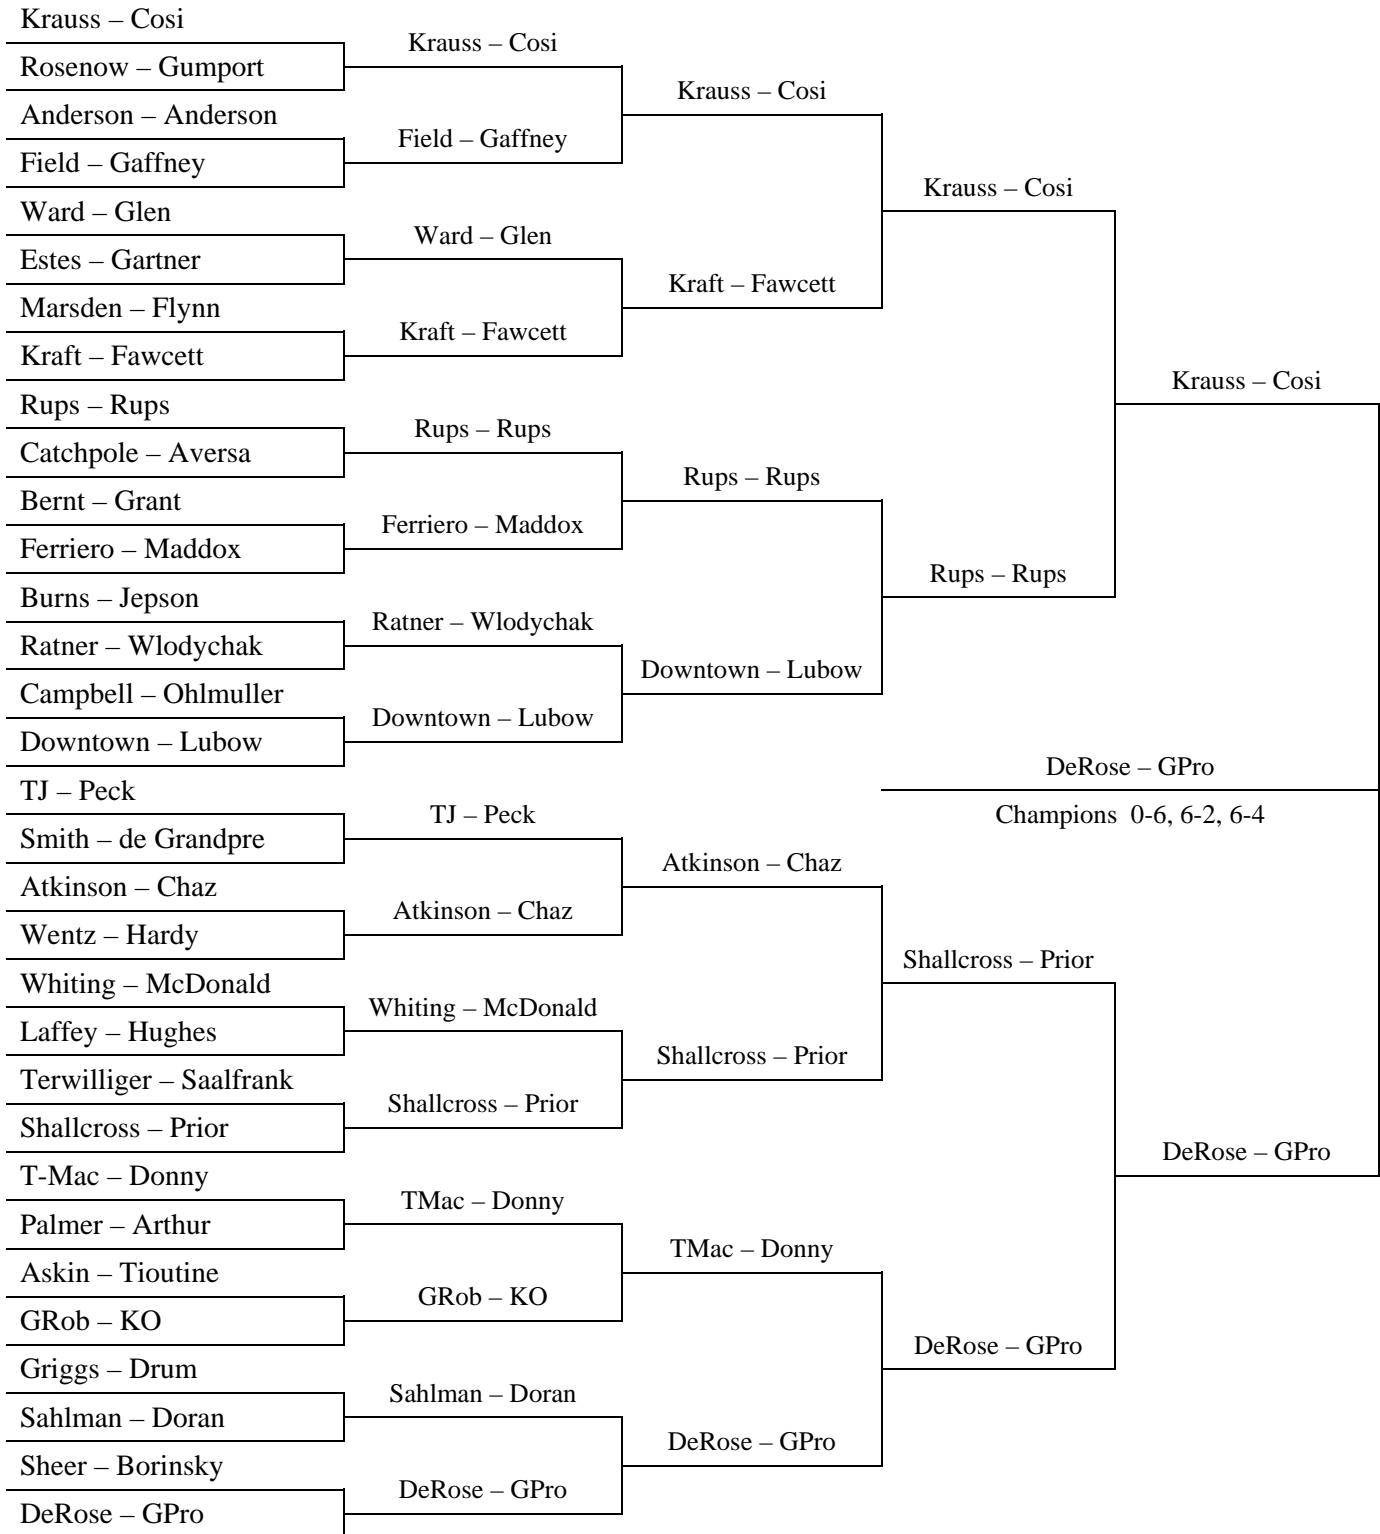

LAST CHANCE 2014

MAIN DRAW

CONSOLATION

REPRIEVE

LAST CHANCE