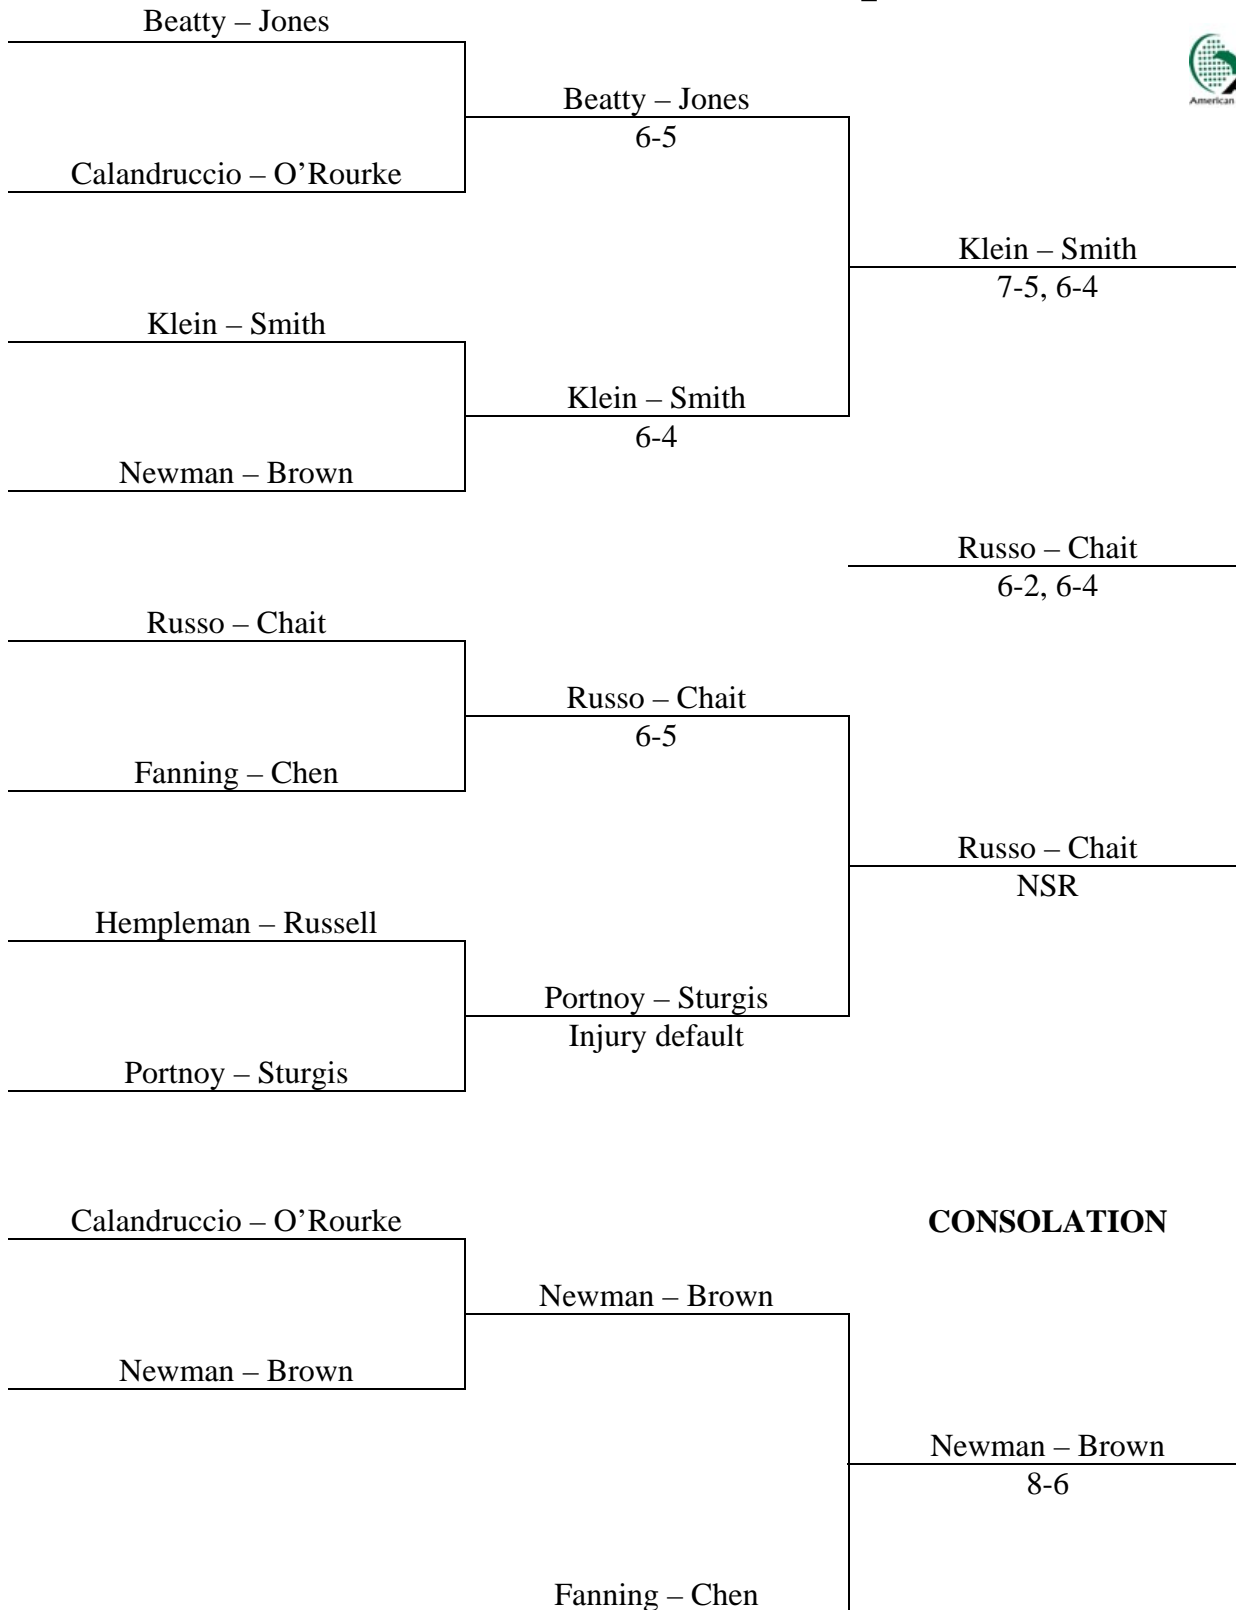

SOUND SHORE SENIORS

Blue Group