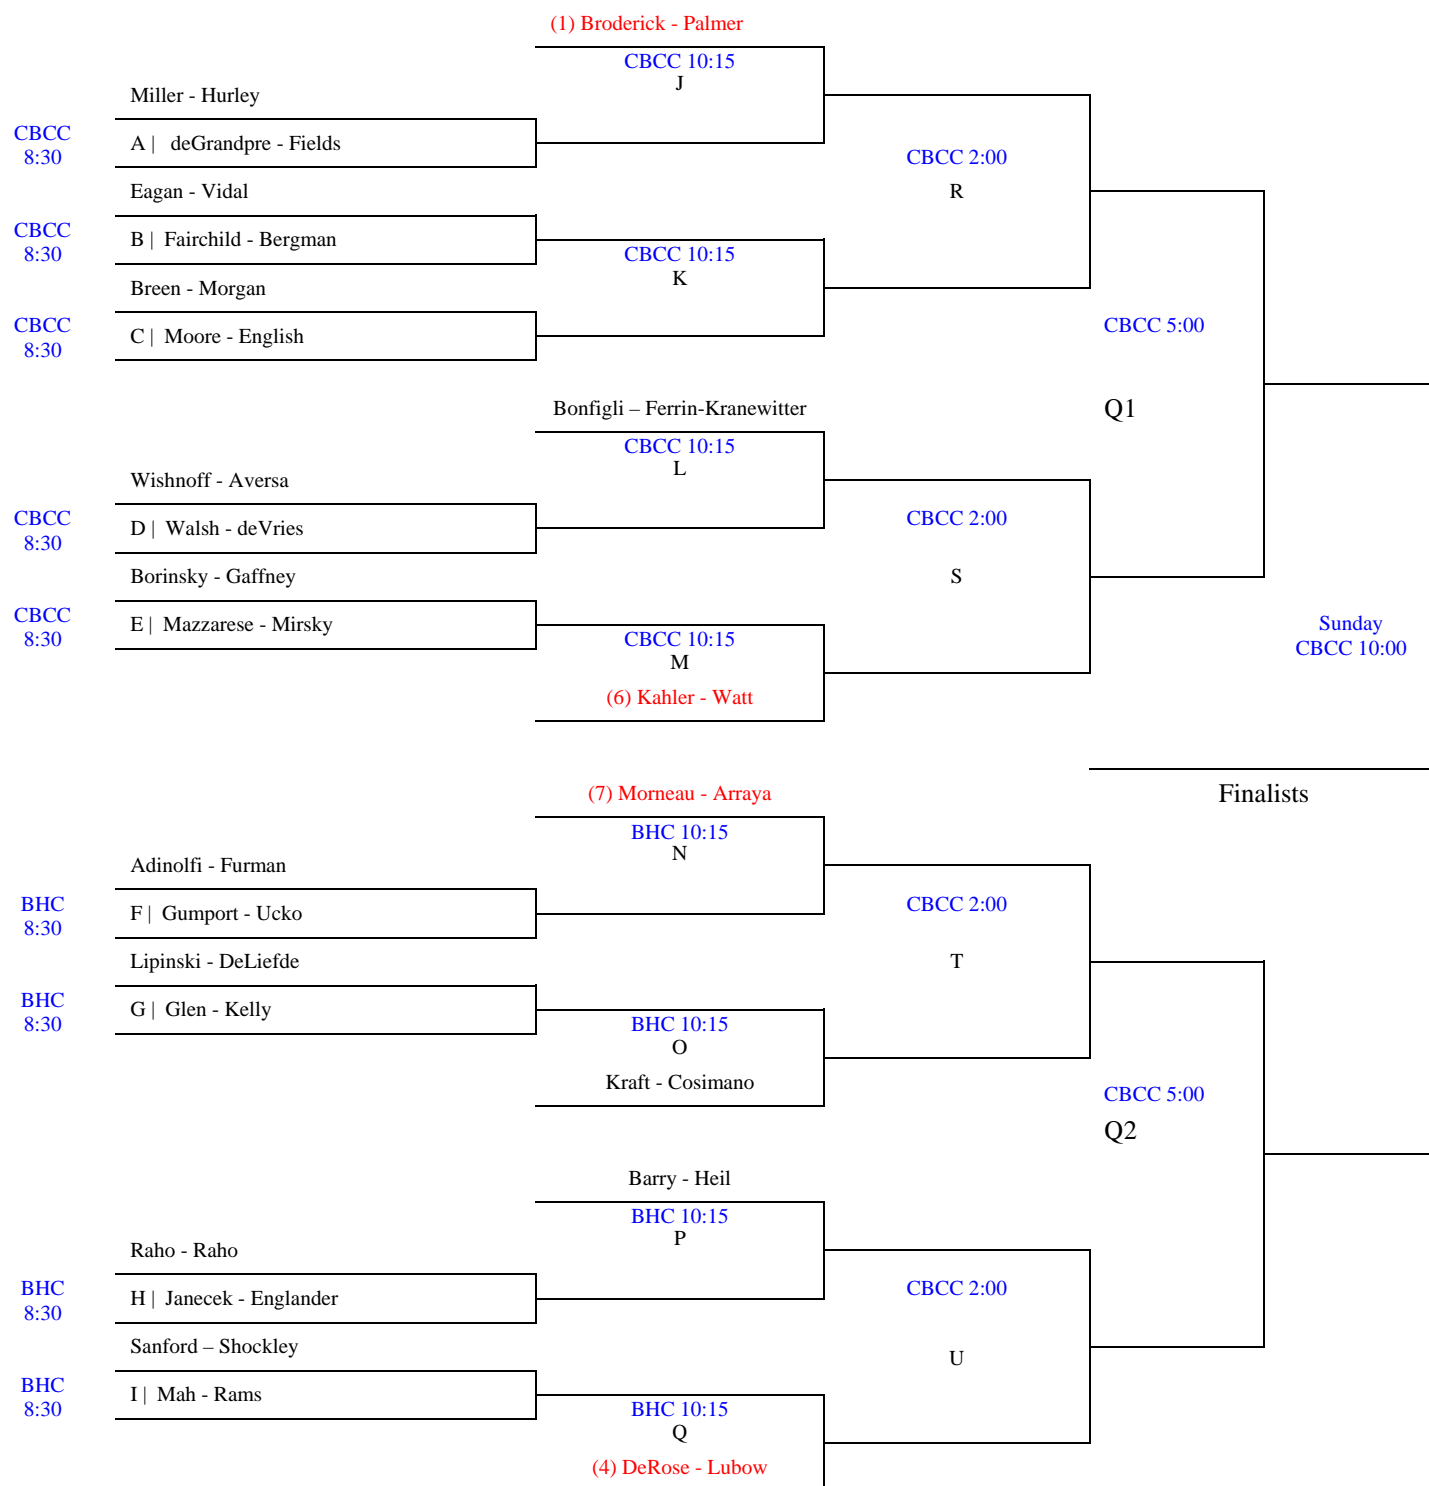

## MAIN DRAW – Top

**CBCC** = Canoe Brook CC 1108 Morris Turnpike, Short Hills

**BHC** = Beacon Hill Club 250 Hobart, Summit

**SHC** = Short Hills Club 142 Highland, Short Hills

**CAC** = Centercourt 222 N Passaic, Chatham