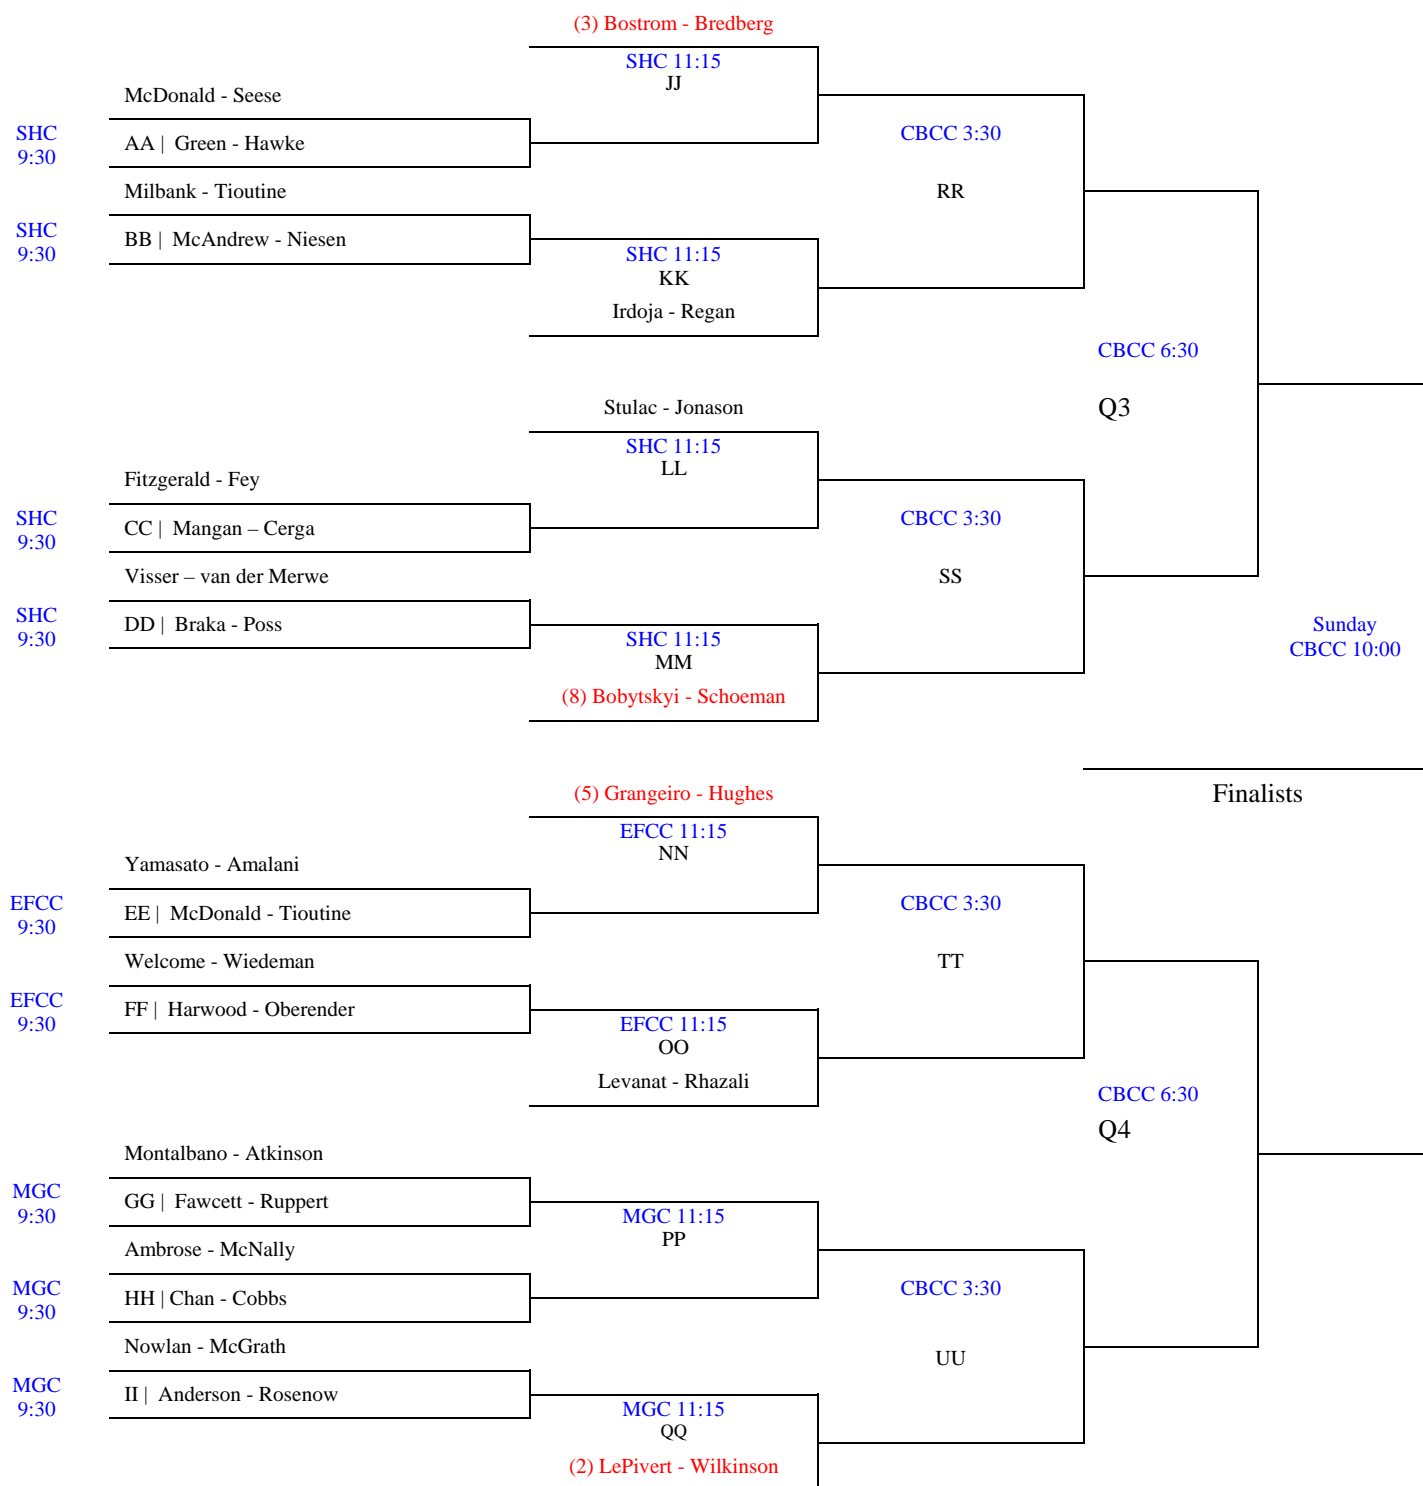

## MAIN DRAW – Top

**CBCC** = Canoe Brook CC 1108 Morris Turnpike, Short Hills

**BHC** = Beacon Hill Club 250 Hobart, Summit

**SHC** = Short Hills Club 142 Highland, Short Hills

**CAC** = Centercourt 222 N Passaic, Chatham

**EFCC** = Essex Fells CC Oval Road, West Orange

**MGC** = Montclair Golf Club 25 Prospect, West Orange

**RAQ** = Racquets Club of SH 162 Hobart Avenue, Short Hills

**TEXT ALL RESULTS TO 908-577-1956**

## MAIN DRAW – Bottom

**CBCC** = Canoe Brook CC 1108 Morris Turnpike, Short Hills

**BHC** = Beacon Hill Club 250 Hobart, Summit

**SHC** = Short Hills Club 142 Highland, Short Hills

**CAC** = Centercourt 222 N Passaic, Chatham