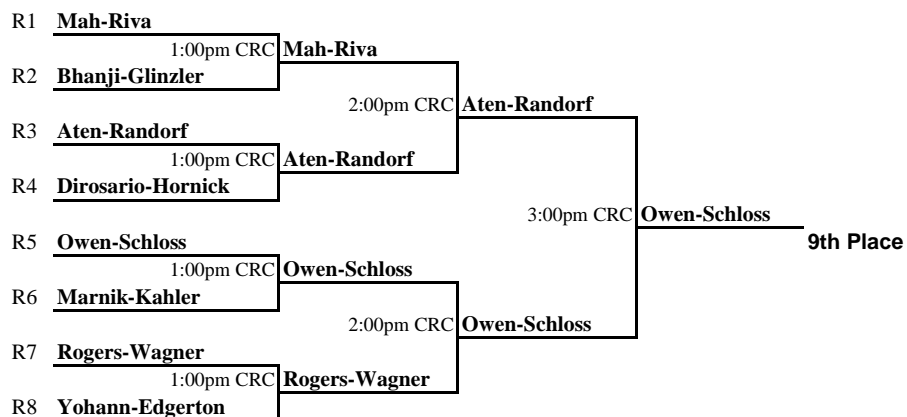

Seeds:

1. English - Heil
2. Englesberg-McMaster
3. Arraya-Misitrano
4. McFaden-Stulac

CC = Country Club
 CRC = Cleveland Racquet Club
 CVCC = Chagin Valley Cntry Club

English-Heil

4:00 pm CVCC

McFaden-Stulac

Q1

Q2

Q3

Q4

Sunday
9:00 am CRC

Arraya-Misitrano 1st Place
4-6, 6-1, 6-4

T. G. I. F.
Burgers & Beer 5:30 - 8pm at CRC
APTA Exhibition 7-8pm at CRC

	Come as you are Paddle Party in the CVCC Hut 2pm - 7pm SATURDAY	
--	--	---

2010 GCPTA Cleveland Masters - Men's Open - APTA NR & PCQ
November 13-14, 2010

Consolation

Consolation-Reprieve (Last Chance)

CC = Country Club
 CRC = Cleveland Racquet Club
 CVCC = Chagin Valley Cntry Club

2010 GCPTA Cleveland Masters - Men's Open - APTA NR & PCQ
November 13-14, 2010

Reprive

Quarter - Reprive

CC = Country Club
 CGC = Canterbury Golf Club
 CRC = Cleveland Racquet Club
 CVCC = Chagin Valley Cntry Club