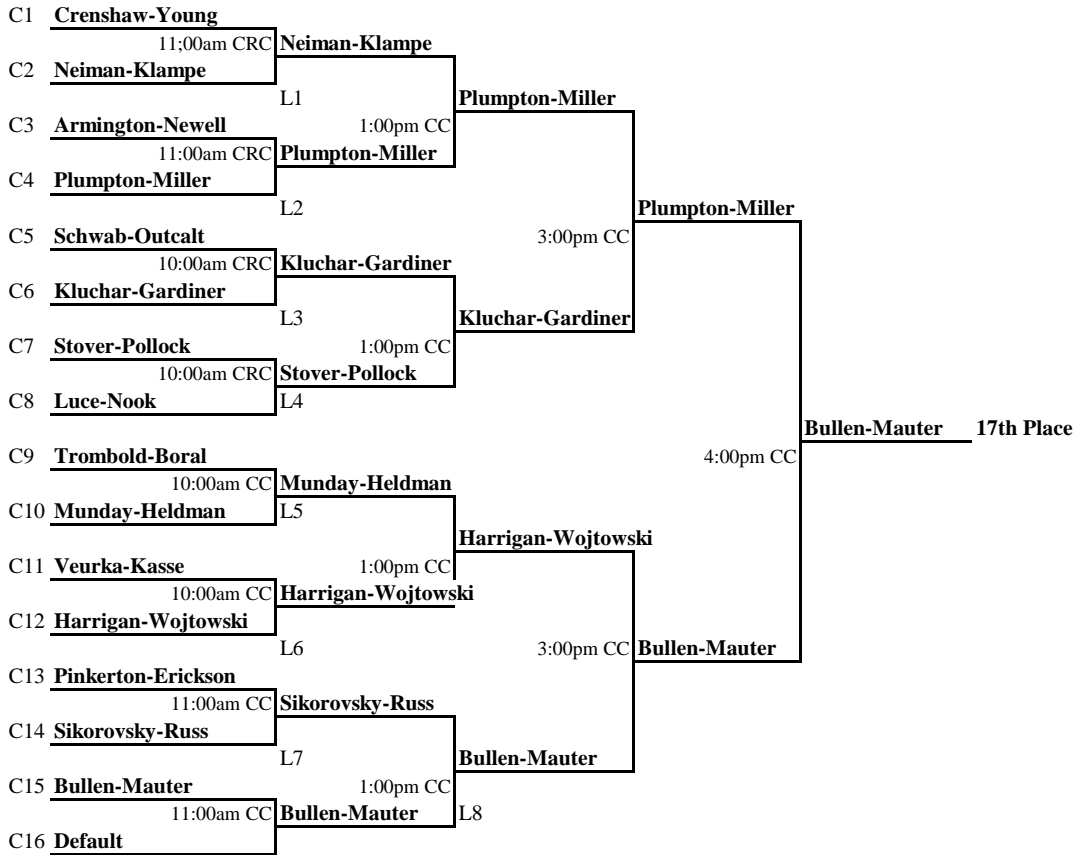

2010 GCPTA Cleveland Masters - Men's Open - APTA NR & PCQ
November 13-14, 2010

Main Draw

1	English-Heil 9:00am CRC	English-Heil	
2	Crenshaw-Young	C1	
3	Mah-Riva 9:00am CRC	Mah-Riva	11:00 am CRC
4	Neiman-Klampe	C2	R1
5	Guyaux-Pitcairn 9:00am CRC	Guyaux-Pitcairn	2:00 pm CVCC
6	Armington-Newell	C3	
7	Plumpton-Miller 9:00am CRC	Bhanji-Glinzler	11:00 am CRC
8	Bhanji-Glinzler	C4	R2
9	Jones-Pierce 8:00am CRC	Jones-Pierce	
10	Schwab-Outcalt	C5	
11	Kluchar-Gardiner 8:00am CRC	Aten-Randorf	10:00 am CRC
12	Aten-Randorf	C6	R3
13	Stover-Pollock 8:00am CRC	Dirosario-Hornick	2:00 pm CVCC
14	Dirosario-Hornick	C7	
15	Luce-Nook 8:00am CRC	McFaden-Stulac	10:00 am CRC
16	McFaden-Stulac	C8	R4
17	Arraya-Misitrano 8:00am CC	Arraya-Misitrano	
18	Trombold-Boral	C9	
19	Owen-Schloss 8:00am CC	Owen-Schloss	10:00 am CC
20	Munday-Heldman	C10	R5
21	Miller-Pappas 8:00am CC	Miller-Pappas	2:00 pm CVCC
22	Veurka-Kasse	C11	
23	Harrigan-Wojtowski 8:00am CC	Marnik-Kahler	10:00 am CC
24	Marnik-Kahler	C12	R6
25	Lowe-McLaughlin 9:00am CC	Lowe-McLaughlin	
26	Pinkerton-Erickson	C13	
27	Sikorovsky-Russ 9:00am CC	Rogers-Wagner	11:00 am CC
28	Rogers-Wagner	C14	R7
29	Yohann-Edgerton 9:00am CC	Yohann-Edgerton	2:00 pm CVCC
30	Bullen-Mauter	C15	
31	Heil-Heil 9:00am CC	Englesberg-McMaster	11:00 am CC
32	Englesberg-McMaster	C16	R8

Seeds:

1. English - Heil
2. Englesberg-McMaster
3. Arraya-Misitrano
4. McFaden-Stulac

CC = Country Club
 CRC = Cleveland Racquet Club
 CVCC = Chagin Valley Cntry Club

English-Heil

4:00 pm CVCC

McFaden-Stulac

Q1

Q2

Q3

Q4

Sunday
9:00 am CRC

Arraya-Misitrano 1st Place
4-6, 6-1, 6-4

T. G. I. F.
Burgers & Beer 5:30 - 8pm at CRC
APTA Exhibition 7-8pm at CRC

	Come as you are Paddle Party in the CVCC Hut 2pm - 7pm SATURDAY	
--	--	---

2010 GCPTA Cleveland Masters - Men's Open - APTA NR & PCQ
November 13-14, 2010

Consolation

Consolation-Reprieve (Last Chance)

CC = Country Club
 CRC = Cleveland Racquet Club
 CVCC = Chagin Valley Cntry Club