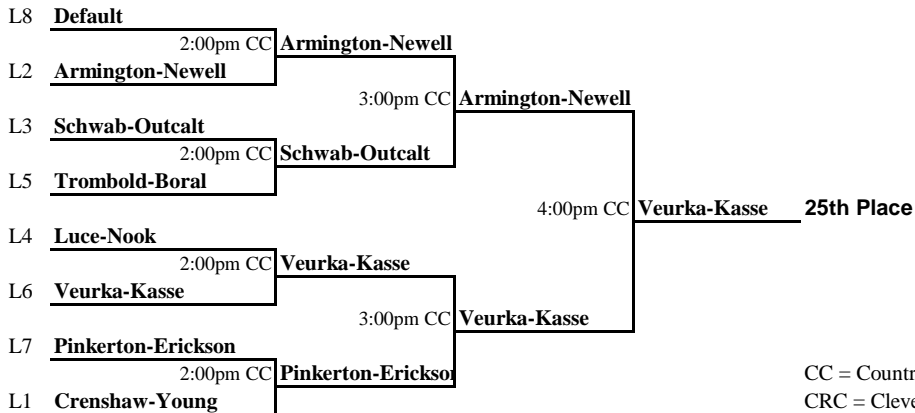

Seeds:

1. English - Heil
2. Englesberg-McMaster
3. Arraya-Misitrano
4. McFaden-Stulac

CC = Country Club
 CRC = Cleveland Racquet Club
 CVCC = Chagin Valley Cntry Club

English-Heil

4:00 pm CVCC

McFaden-Stulac

Q1

Q2

Q3

Q4

Sunday
9:00 am CRC

Arraya-Misitrano 1st Place
4-6, 6-1, 6-4

T. G. I. F.
Burgers & Beer 5:30 - 8pm at CRC
APTA Exhibition 7-8pm at CRC

	Come as you are Paddle Party in the CVCC Hut 2pm - 7pm SATURDAY	
--	--	---

2010 GCPTA Cleveland Masters - Men's Open - APTA NR & PCQ
November 13-14, 2010

Consolation

Consolation-Reprieve (Last Chance)

CC = Country Club
 CRC = Cleveland Racquet Club
 CVCC = Chagin Valley Cntry Club