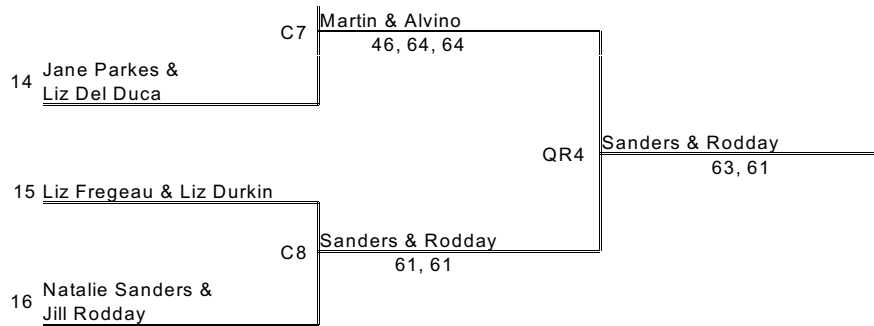

Nor'Eastern(YC) Ladies B

Tournament

Location Eastern Yacht Club Marblehead, MA Date Saturday Jan 21st, 2012

Main Draw

downloaded from paddlepro.com ns

Nor'Eastern(YC) Ladies B

Tournament

Location Eastern Yacht Club Marblehead, MA Date Saturday Jan 21st, 2012

Consolation

Consolation Reprieve

Nor'Eastern(YC) Ladies B

Tournament

Location

Eastern Yacht Club Marblehead, MA

Date Saturday Jan 21st, 2012

Quarter
Reprieve