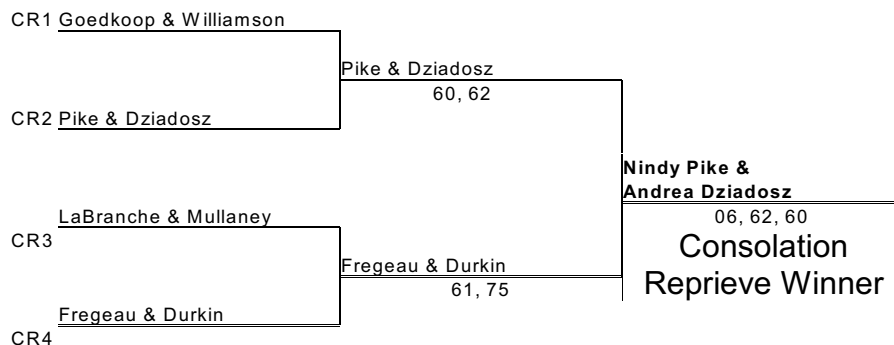

Nor'Eastern(YC) Ladies B

Tournament

Location Eastern Yacht Club Marblehead, MA Date Saturday Jan 21st, 2012

Main Draw

downloaded from paddlepro.com ns

Nor'Eastern(YC) Ladies B

Tournament

Location Eastern Yacht Club Marblehead, MA Date Saturday Jan 21st, 2012

Consolation

Consolation Reprieve

Nor'Eastern(YC) Ladies B

Tournament

Location

Eastern Yacht Club Marblehead, MA

Date Saturday Jan 21st, 2012

Quarter
Reprieve