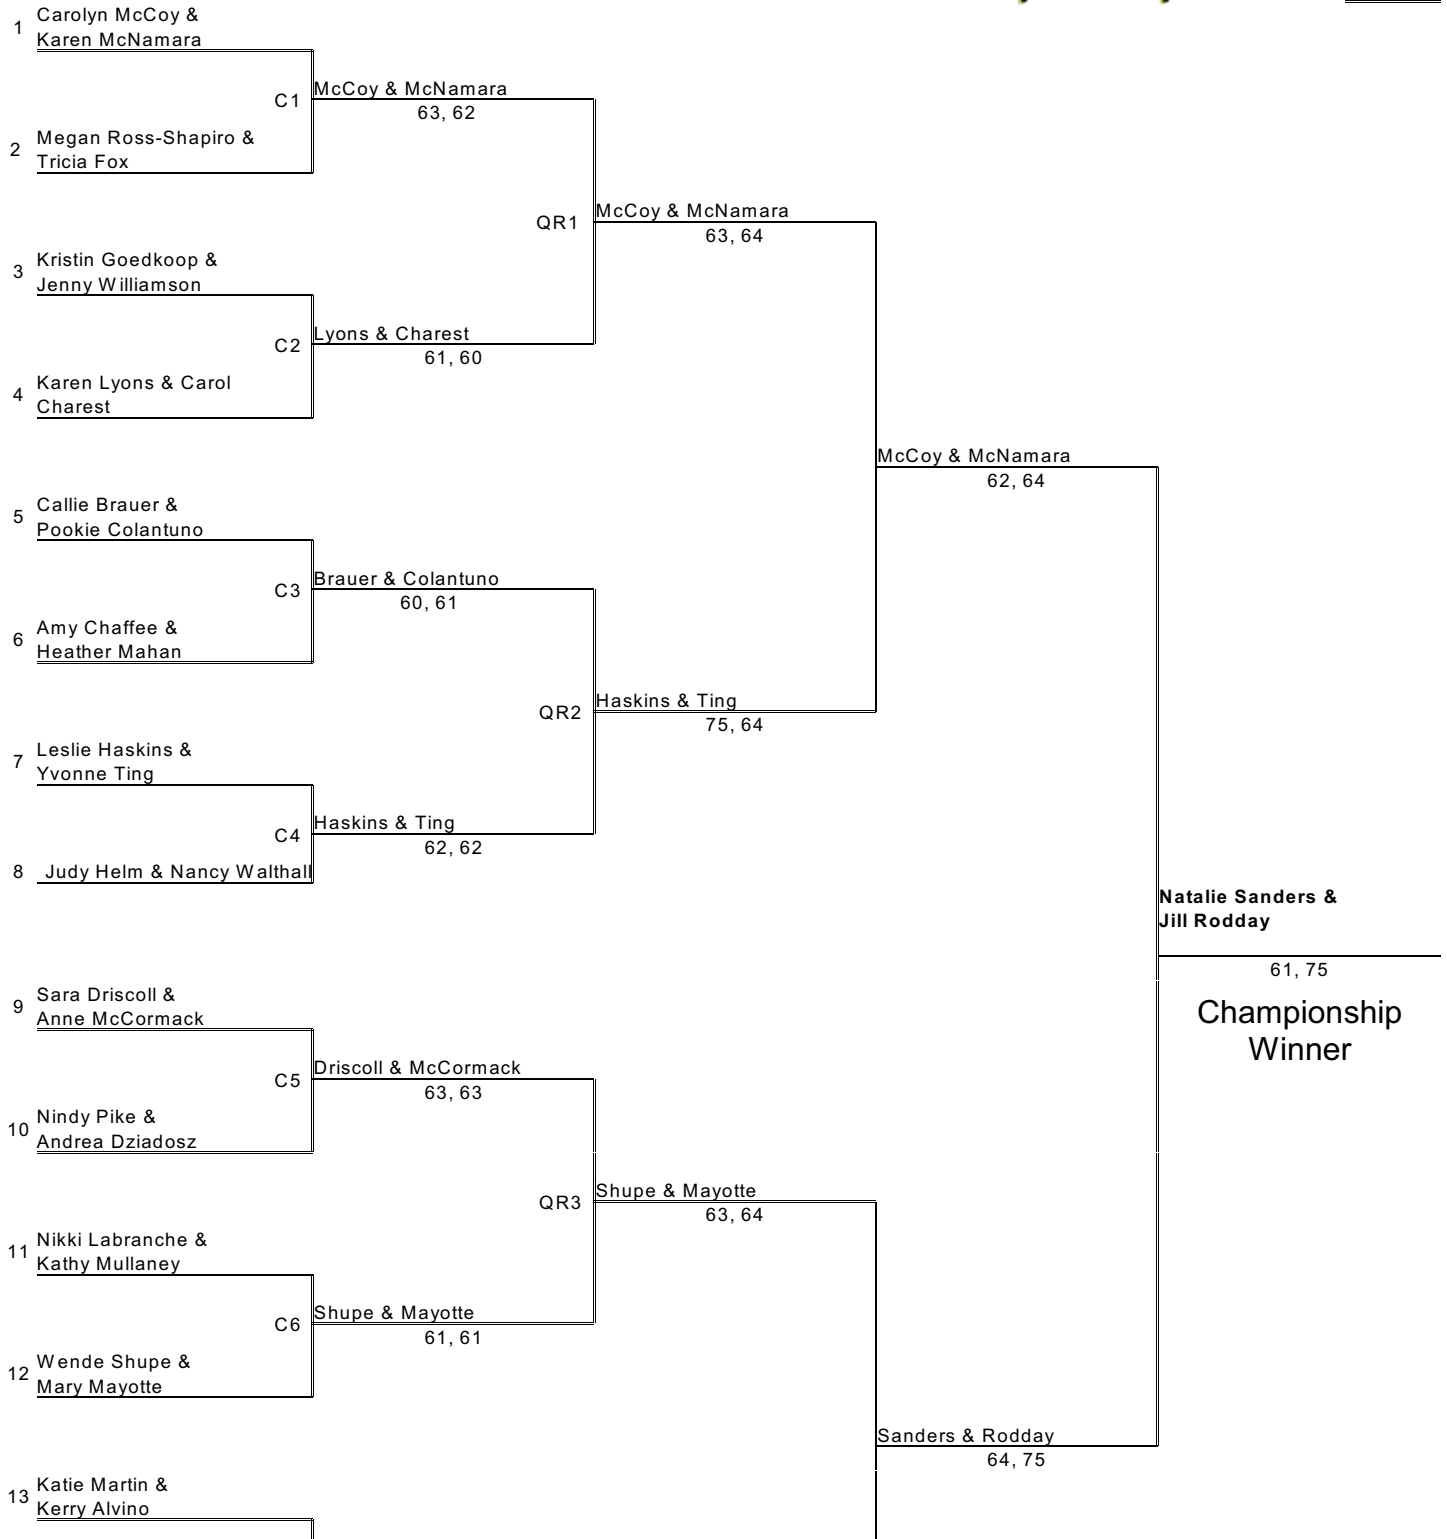

Nor'Eastern(YC) Ladies B

Tournament

Location Eastern Yacht Club Marblehead, MA Date Saturday Jan 21st, 2012

Main Draw

downloaded from paddlepro.com ns

Nor'Eastern(YC) Ladies B

Tournament

Location Eastern Yacht Club Marblehead, MA Date Saturday Jan 21st, 2012

Consolation

Consolation Reprieve

Nor'Eastern(YC) Ladies B

Tournament

Location

Eastern Yacht Club Marblehead, MA

Date Saturday Jan 21st, 2012

Quarter
Reprieve