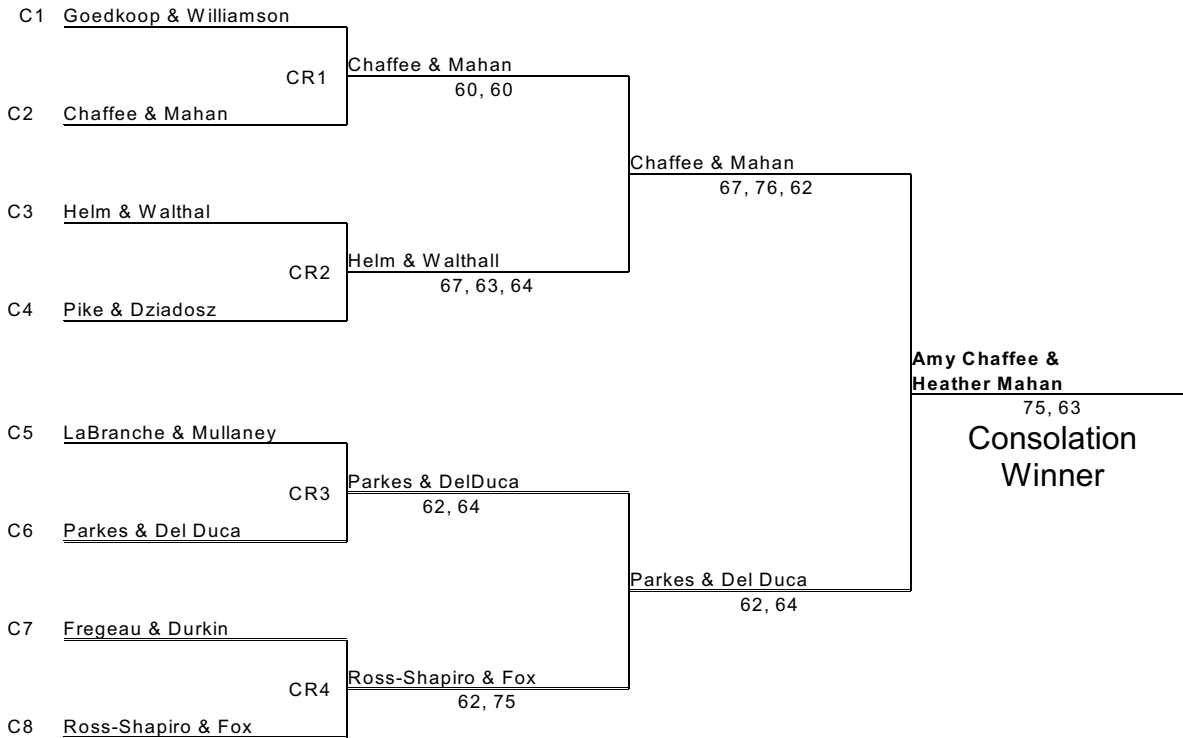

Nor'Eastern(YC) Ladies B

Tournament

Location Eastern Yacht Club Marblehead, MA Date Saturday Jan 21st, 2012

Main Draw

downloaded from paddlepro.com ns

Nor'Eastern(YC) Ladies B

Tournament

Location Eastern Yacht Club Marblehead, MA Date Saturday Jan 21st, 2012

Consolation

Consolation Reprieve

Nor'Eastern(YC) Ladies B

Tournament

Location

Eastern Yacht Club Marblehead, MA

Date Saturday Jan 21st, 2012

Quarter
Reprieve