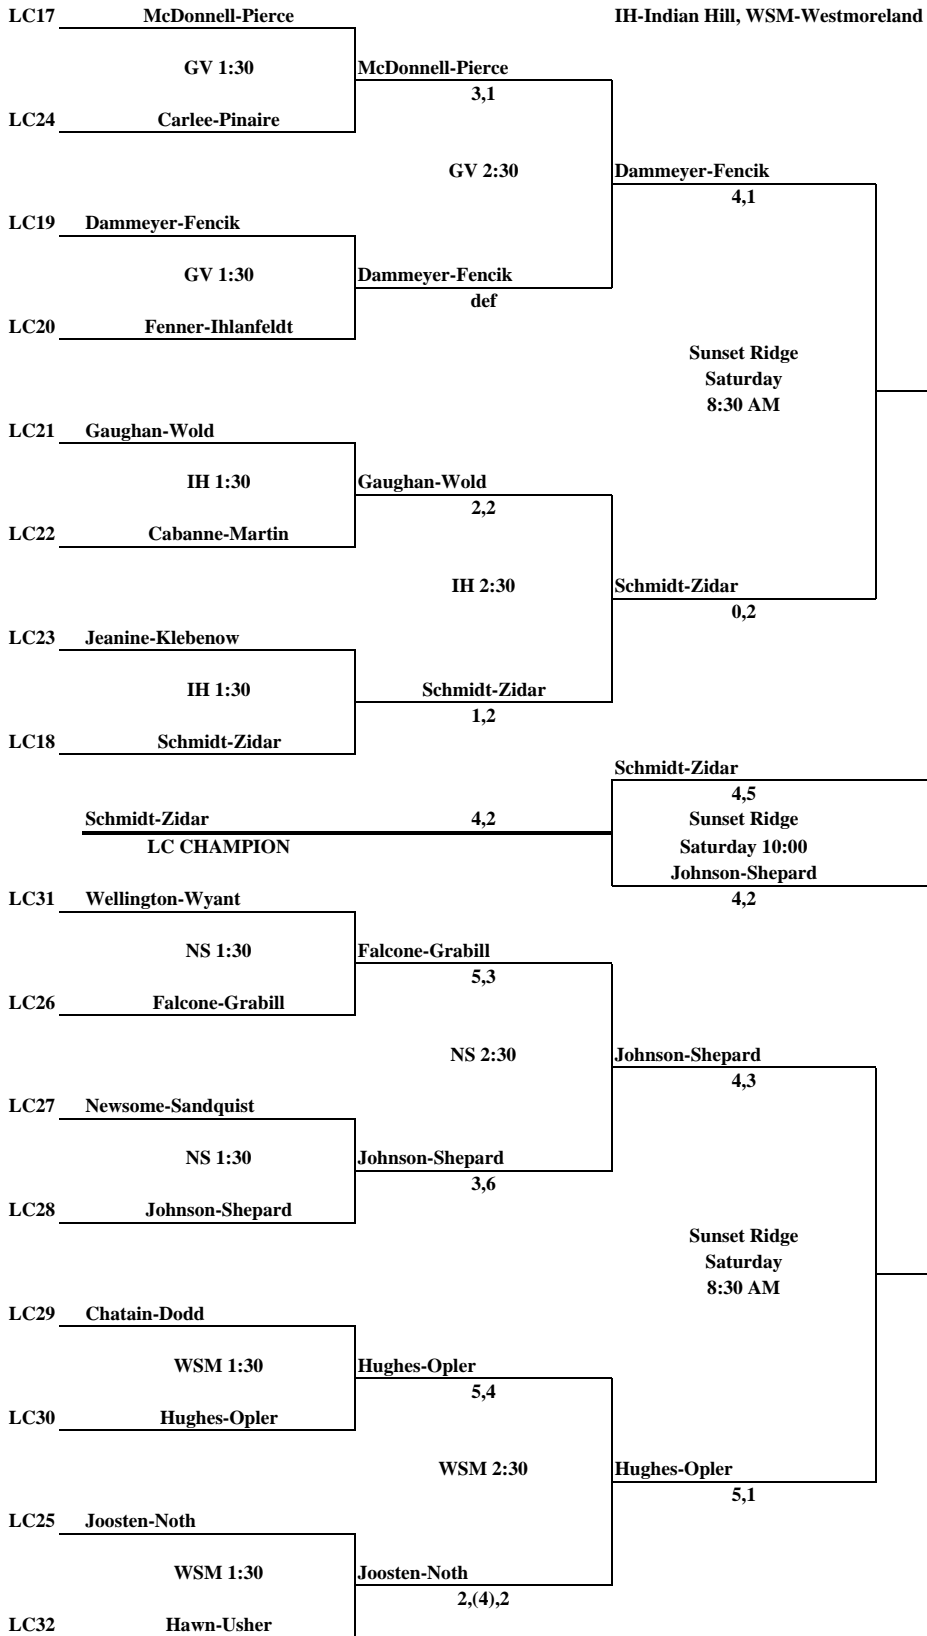

**Women's Illinois State Championship
JANUARY 30 & 31, 2009**

LC CONSOLATION

LUNCH @ Sunset Ridge CC 11:30 AM - 1:30 PM

*PLEASE REPORT ALL SCORES TO Sunset Ridge Paddle Hut 847-446-9046

GV-Glen View, NS-North Shore
IH-Indian Hill, WSM-Westmoreland