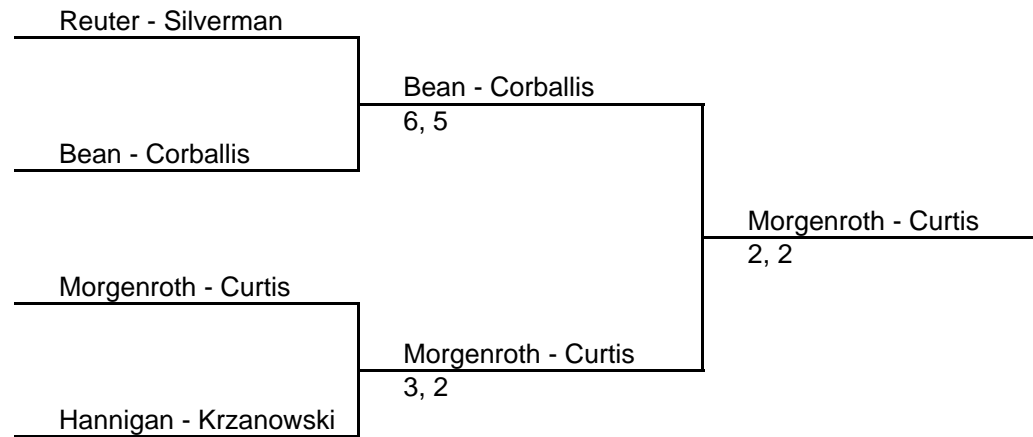

MEN'S 65+ NATIONALS 2009

MAIN DRAW

CONSOLATION

REPRIEVE

LAST CHANCE