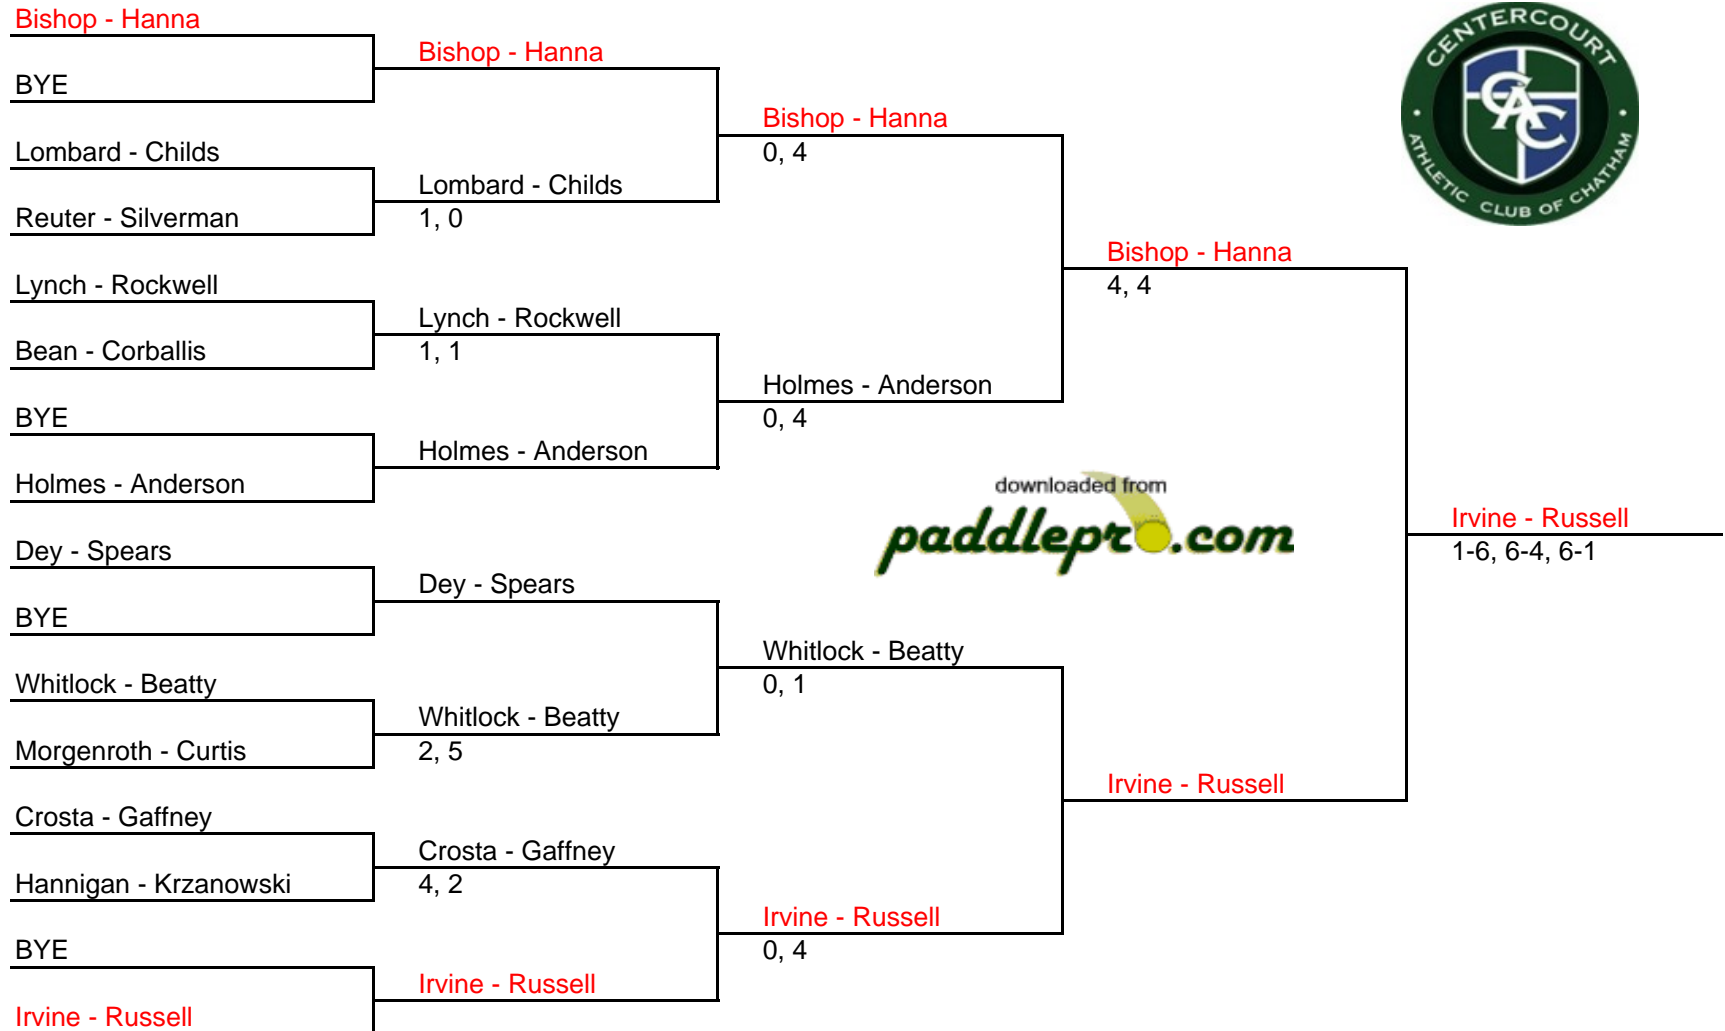

MEN'S 65+ NATIONALS 2009

MAIN DRAW

CONSOLATION

REPRIEVE

LAST CHANCE