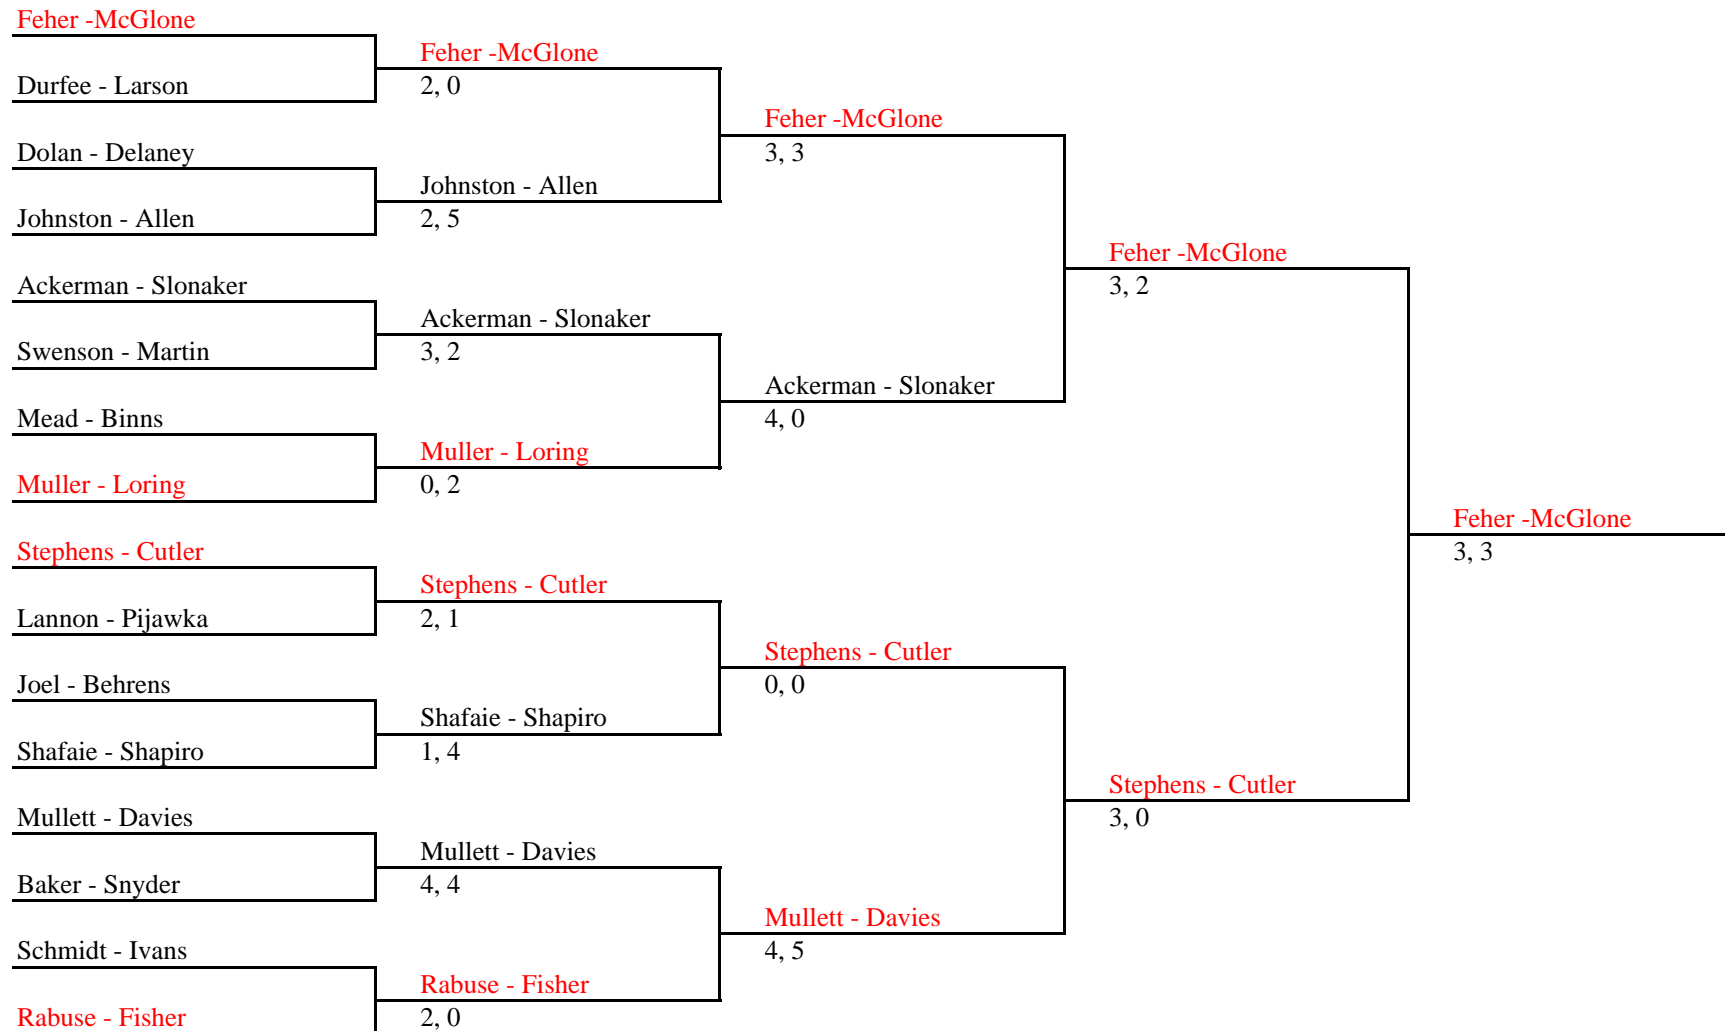

ORANGE LAWN TENNIS CLUB

Women's Region 1 PCQ

November 13, 2013

MAIN DRAW