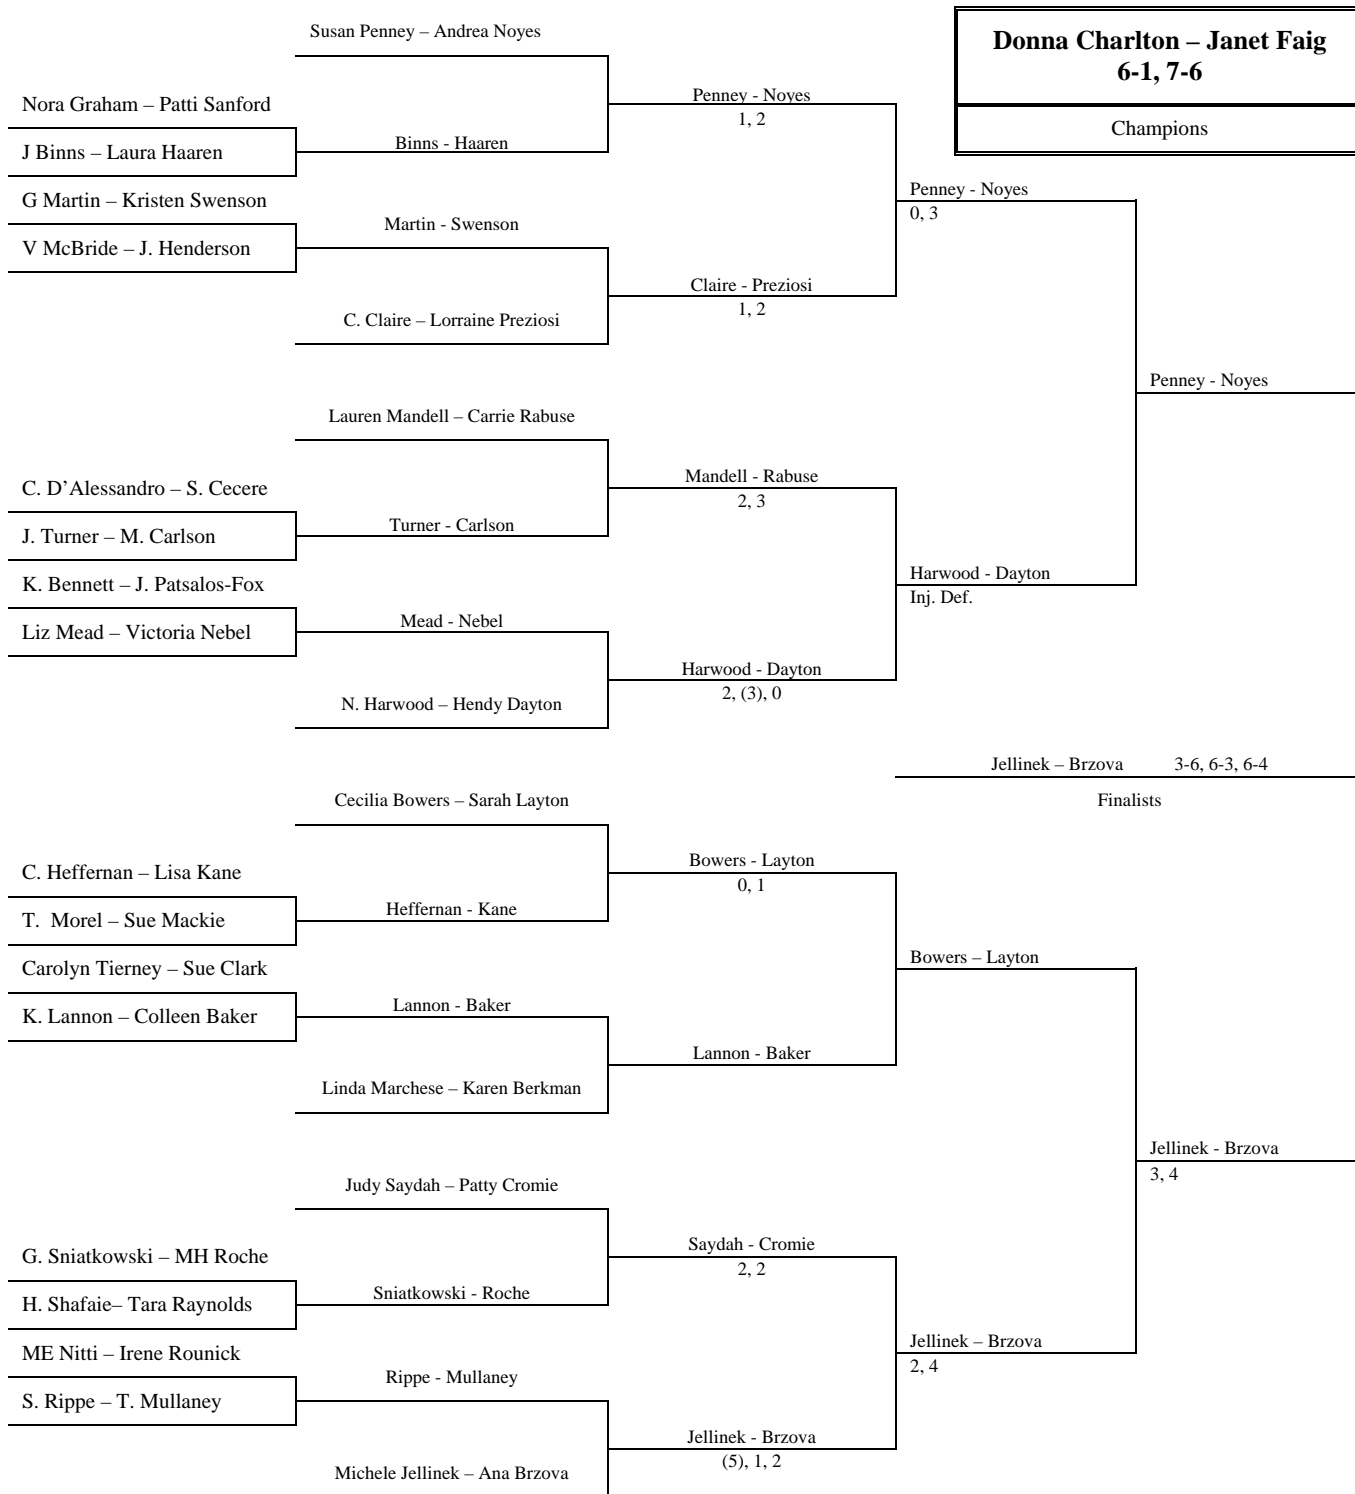

ORANGE LAWN TENNIS CLUB

Women's Region I PCQ – November 2009

MAIN DRAW – Top

courtesy of

MAIN DRAW – Bottom

courtesy of

CONSOLATION

LAST CHANCE

courtesy of

REPRIEVE

courtesy of

ROUND of 16 REPRIEVE

QUARTERFINAL REPRIEVE

courtesy of