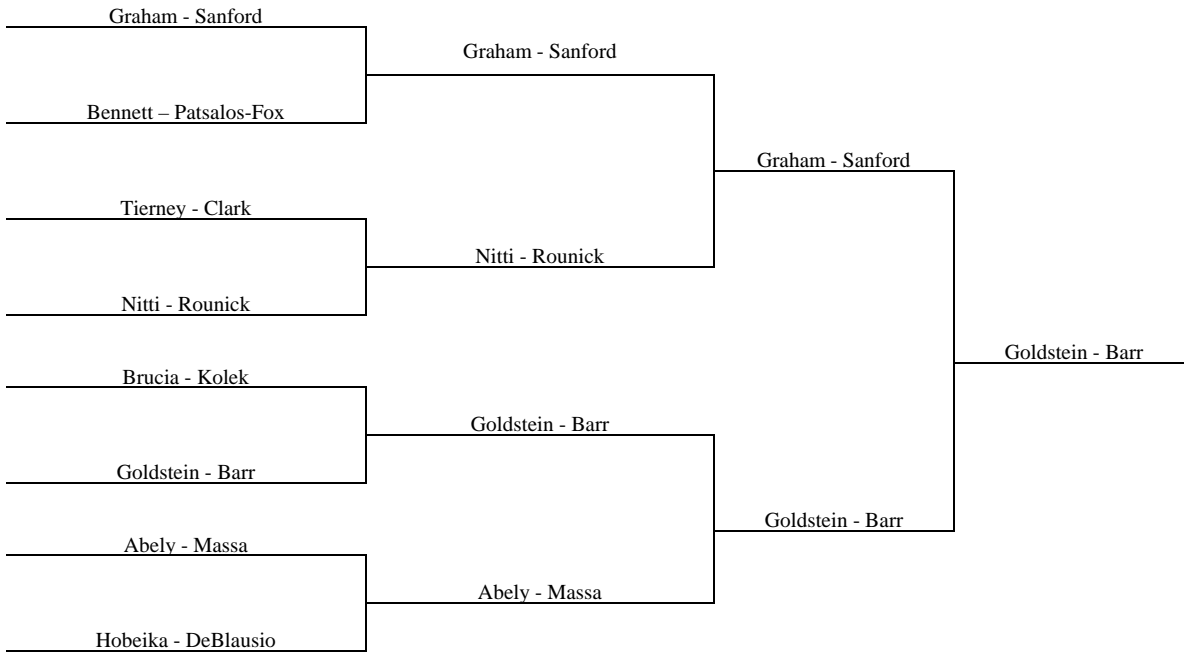

ORANGE LAWN TENNIS CLUB

Women's Region I PCQ – November 2009

MAIN DRAW – Top

courtesy of

MAIN DRAW – Bottom

courtesy of

CONSOLATION

LAST CHANCE

courtesy of

REPRIEVE

courtesy of

ROUND of 16 REPRIEVE

QUARTERFINAL REPRIEVE

courtesy of