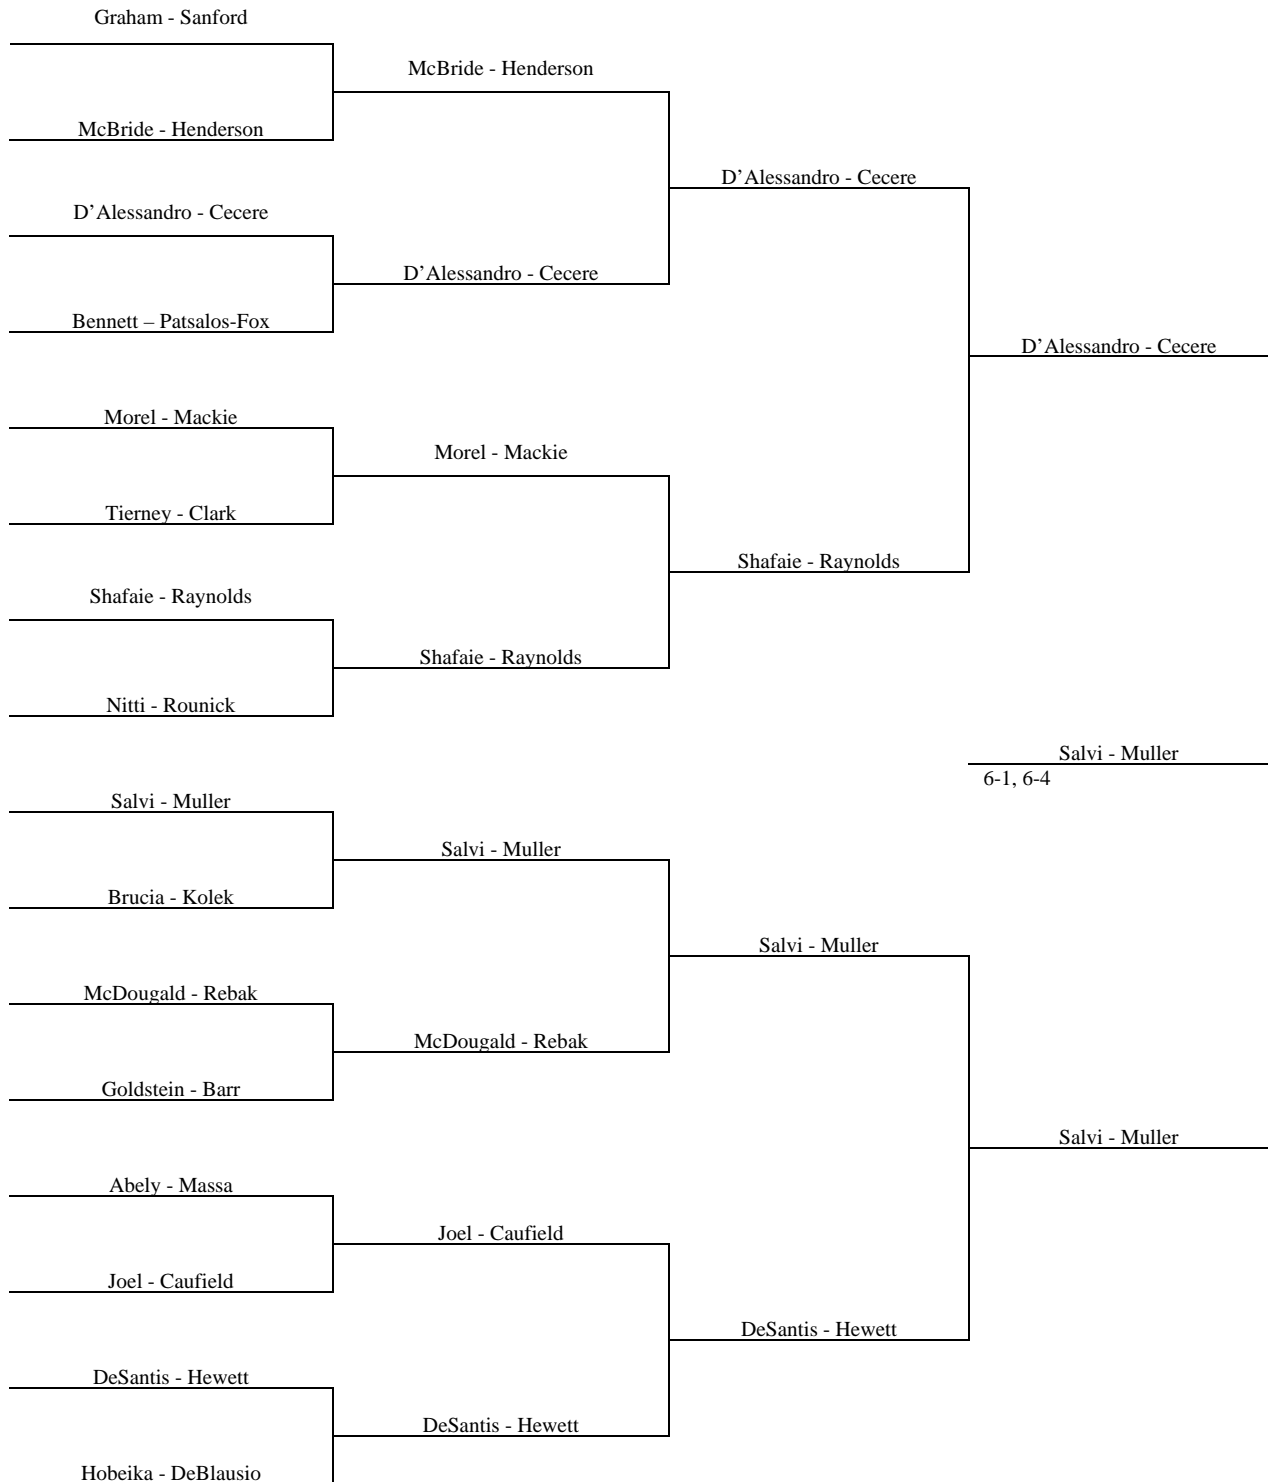

ORANGE LAWN TENNIS CLUB

Women's Region I PCQ – November 2009

MAIN DRAW – Top

courtesy of

MAIN DRAW – Bottom

courtesy of

CONSOLATION

LAST CHANCE

courtesy of

REPRIEVE

courtesy of

ROUND of 16 REPRIEVE

QUARTERFINAL REPRIEVE

courtesy of