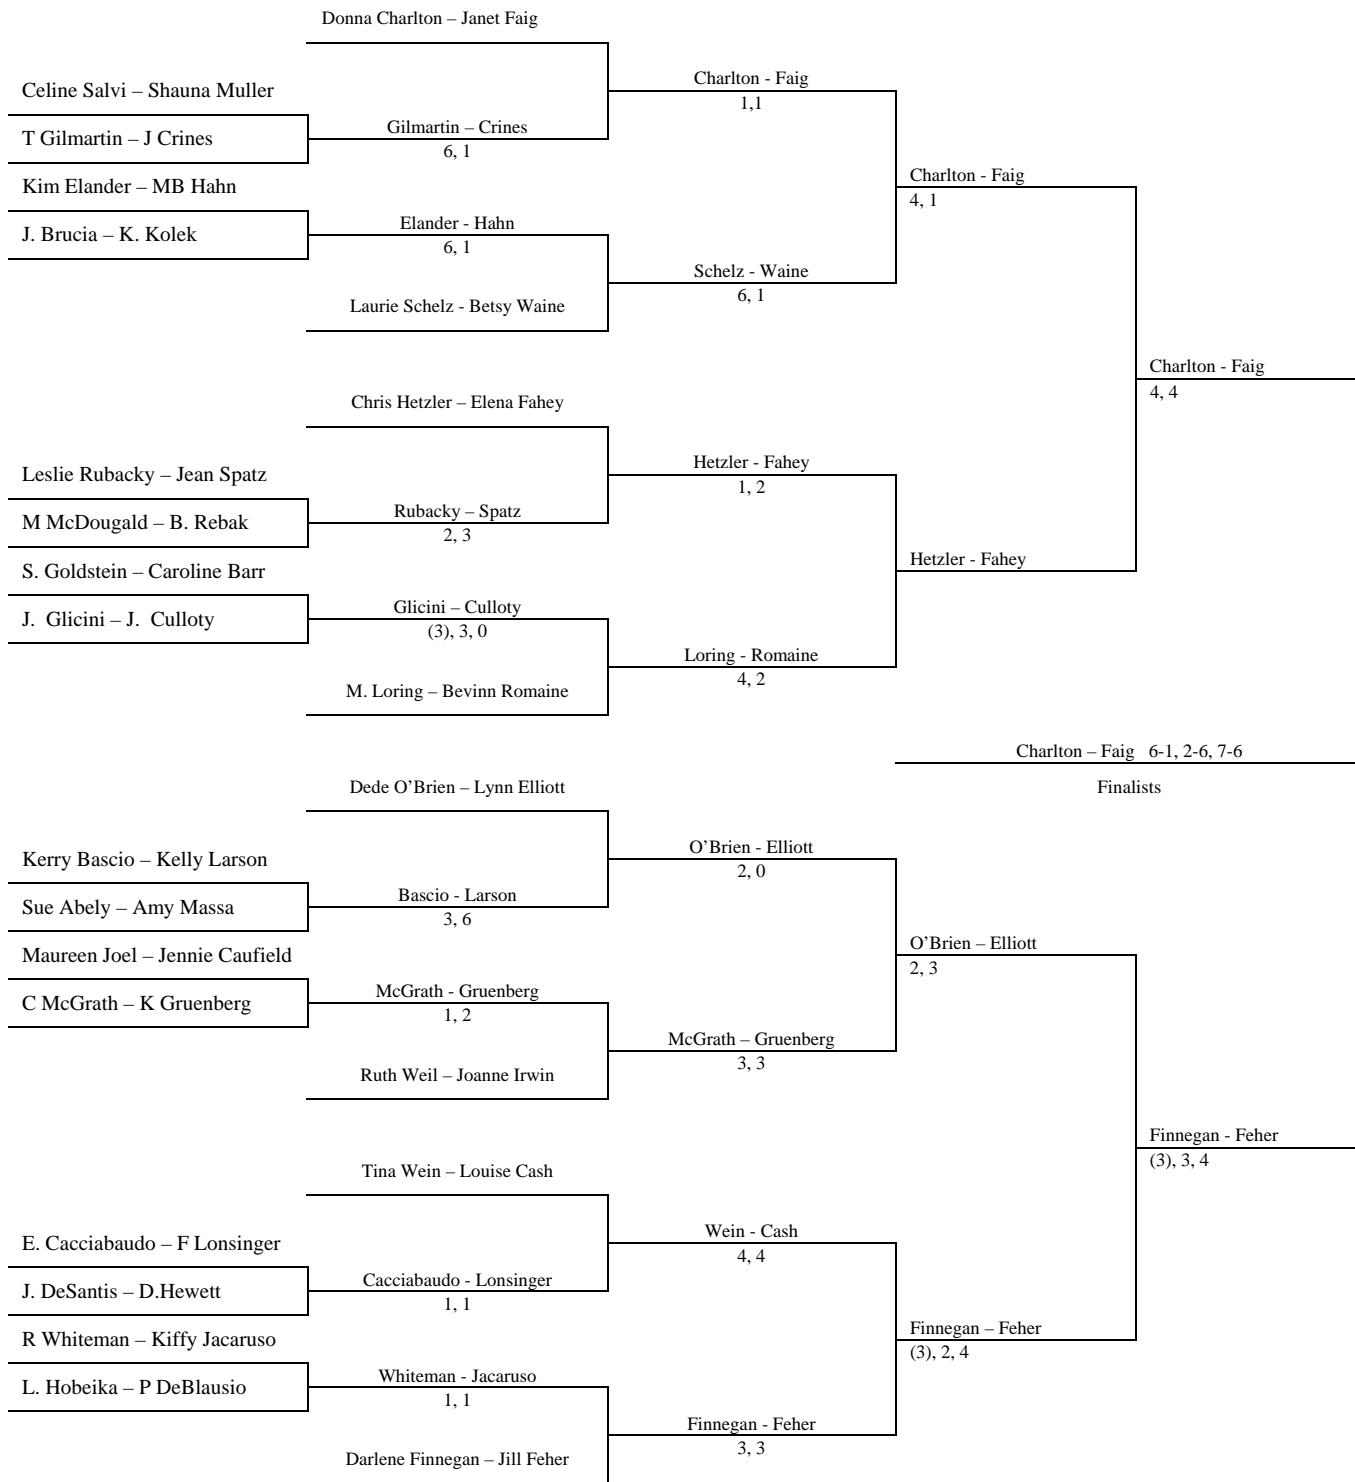

ORANGE LAWN TENNIS CLUB

Women's Region I PCQ – November 2009

MAIN DRAW – Top

courtesy of

MAIN DRAW – Bottom

courtesy of

CONSOLATION

LAST CHANCE

courtesy of

REPRIEVE

courtesy of

ROUND of 16 REPRIEVE

QUARTERFINAL REPRIEVE

courtesy of