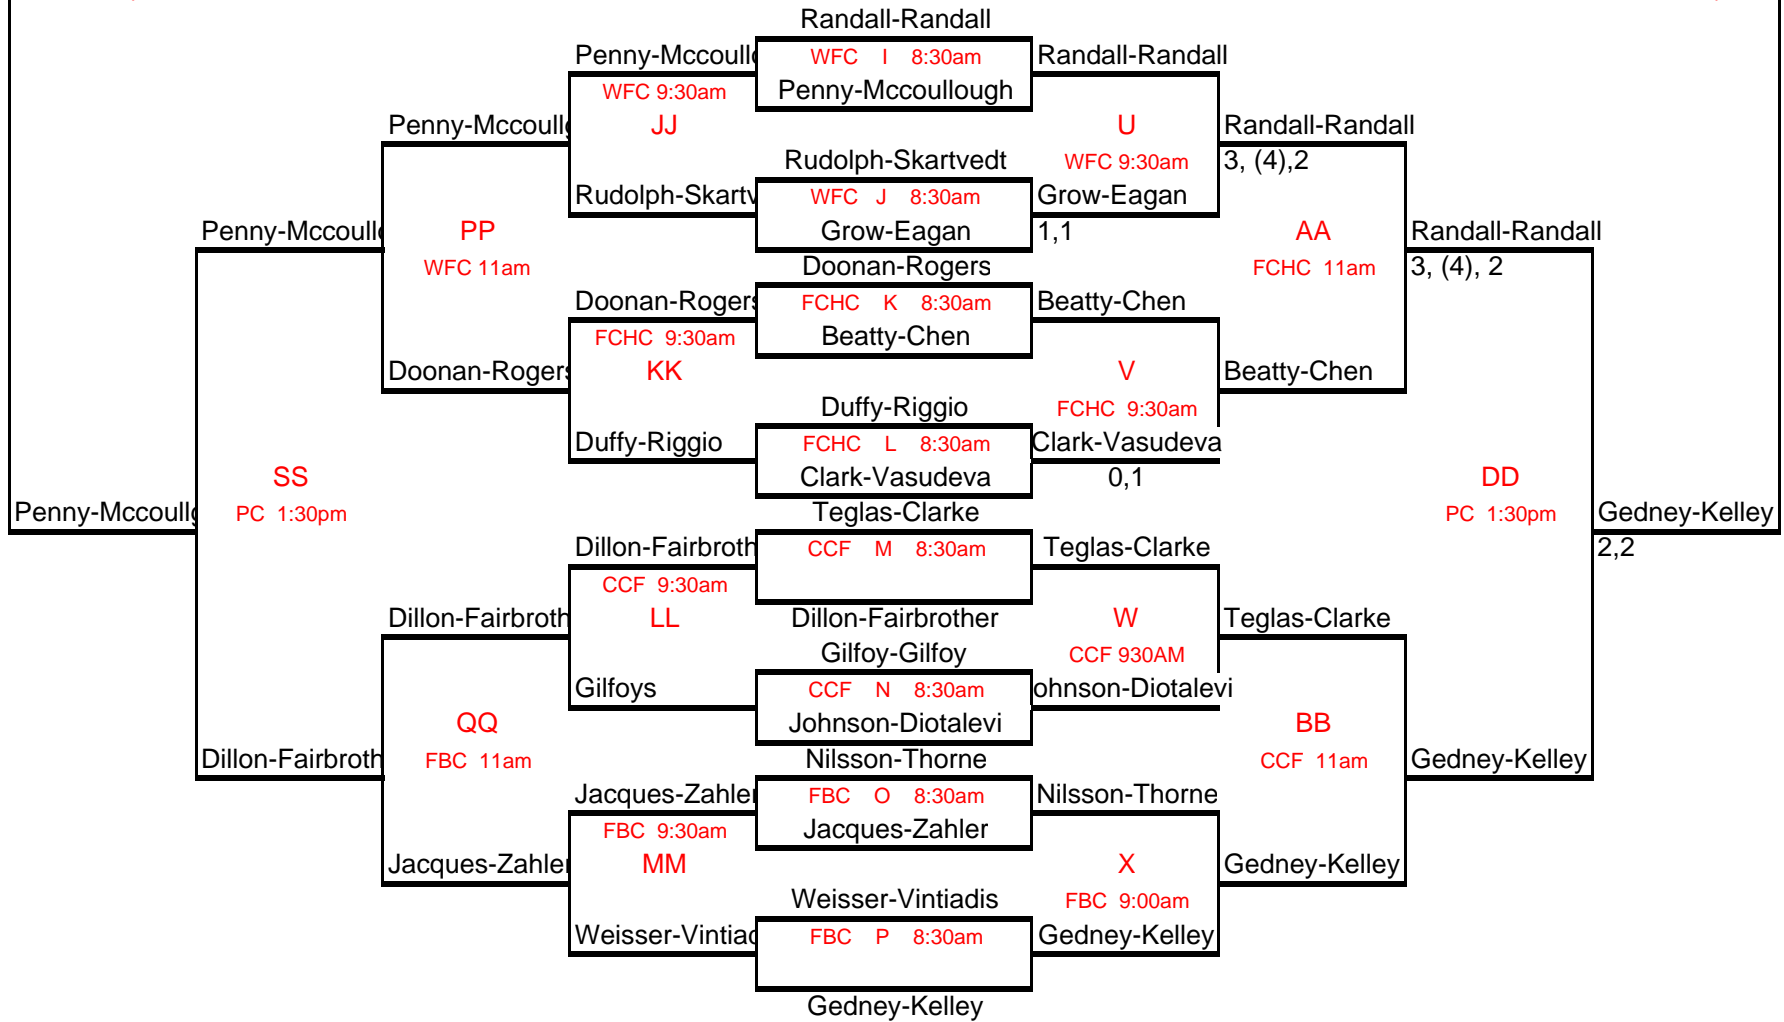

PATTERSON CLUB MEN'S "B" PLATFORM TENNIS CHAMPIONSHIP
OCTOBER 16, 2010

Scott Slobin's Cell: 203-526-7538

TT
PC 4:00pm

EE
PC 4:00pm