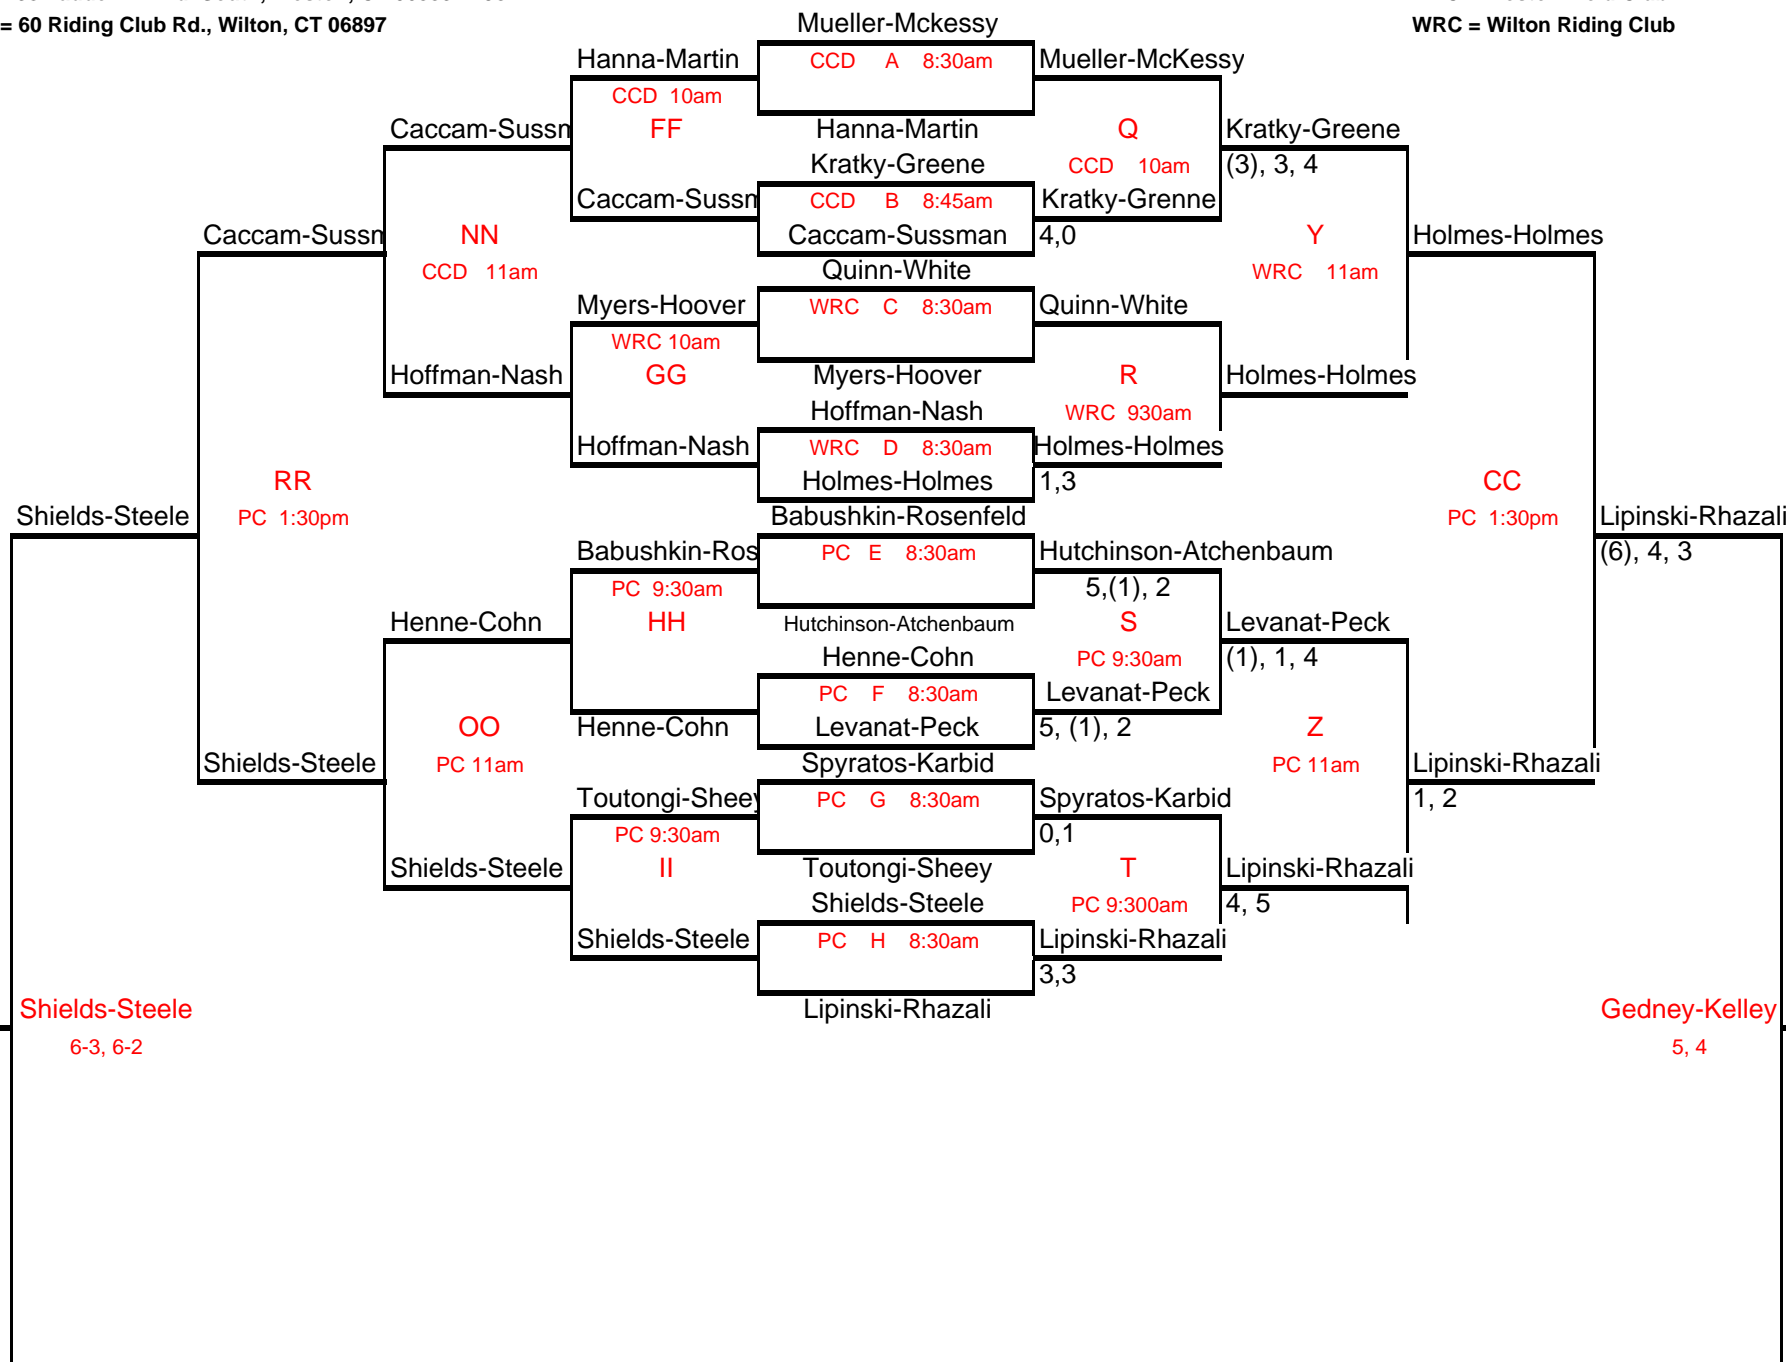

Legend:

PC = Patterson Club

CCD= CC of Darien

CCF = CC of Fairfield

FBC = Fairfield Beach Club

FCHC = Fairfield County Hunt Club

WFC = Weston Field Club

WRC = Wilton Riding Club