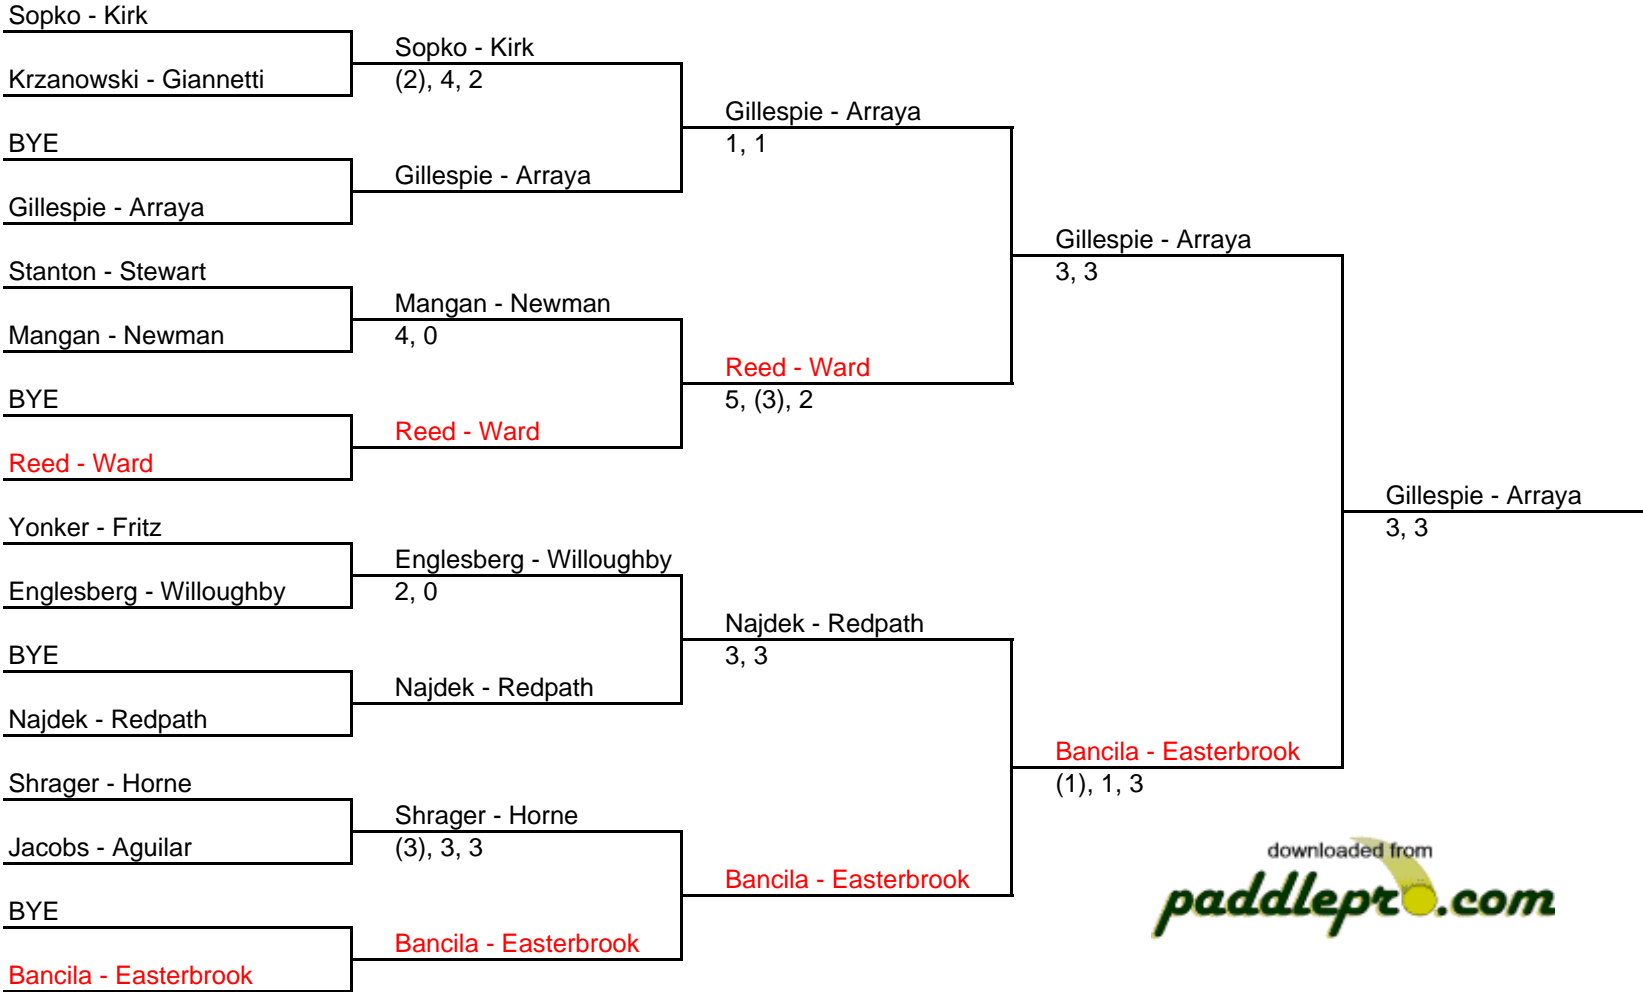

PHILADELPHIA OPEN 2009 Men's Draw