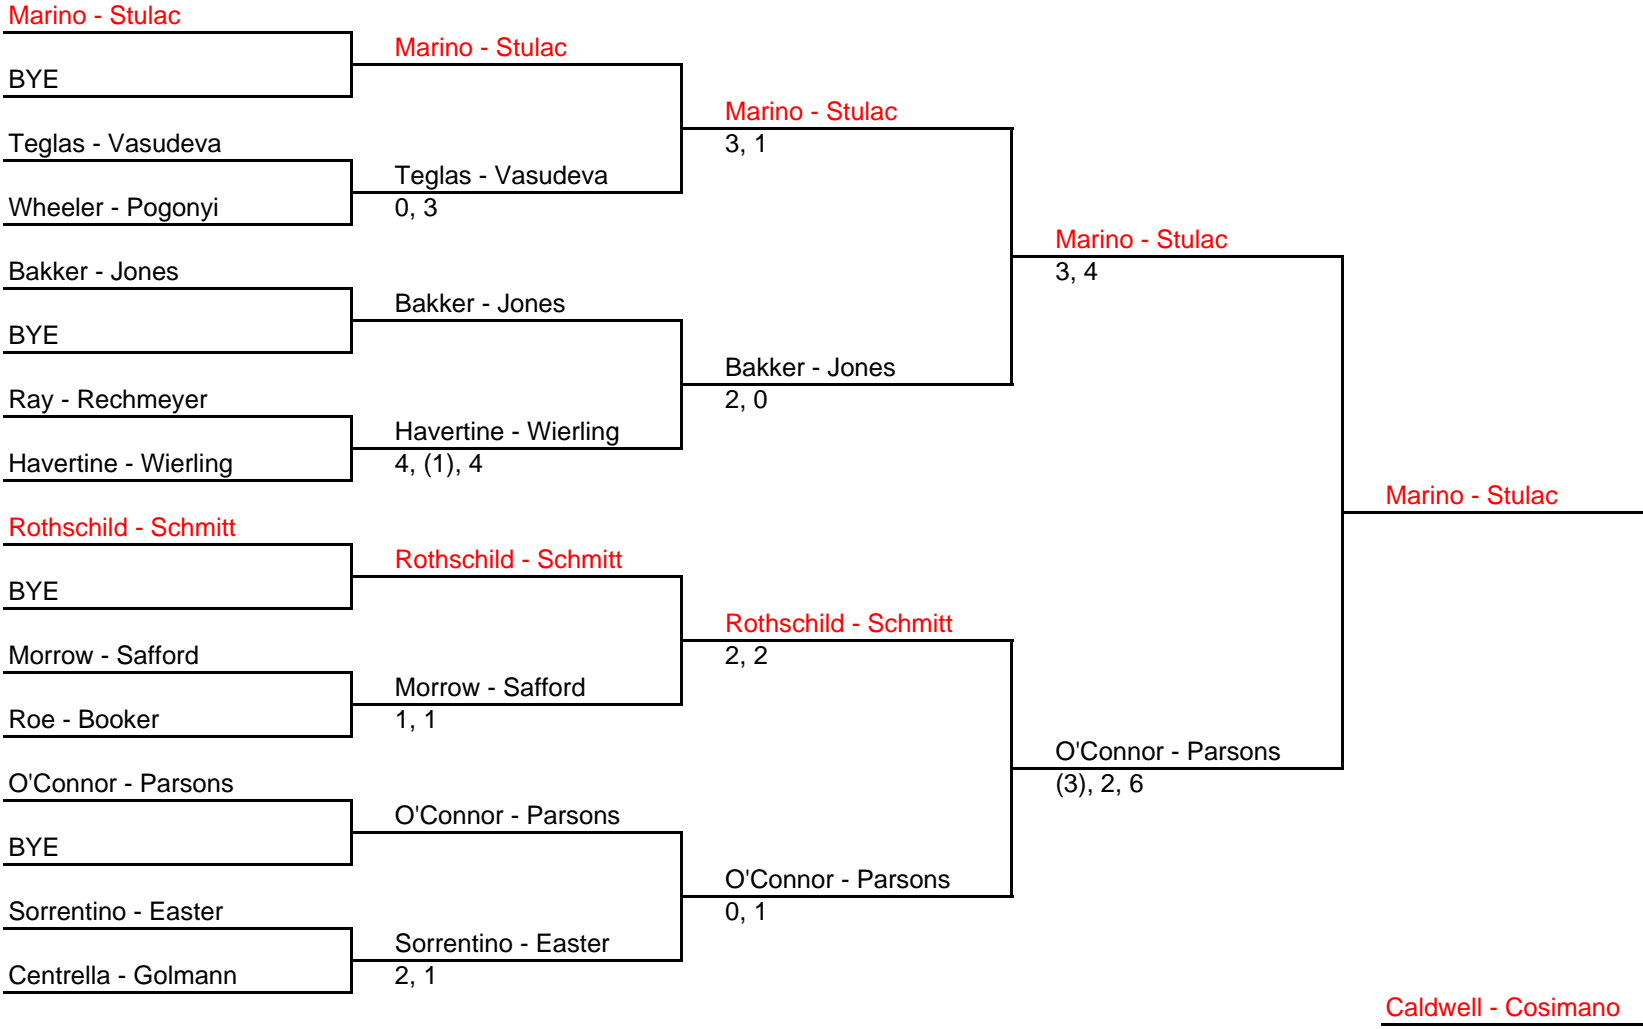

PHILADELPHIA OPEN 2009 Men's Draw

MAIN DRAW