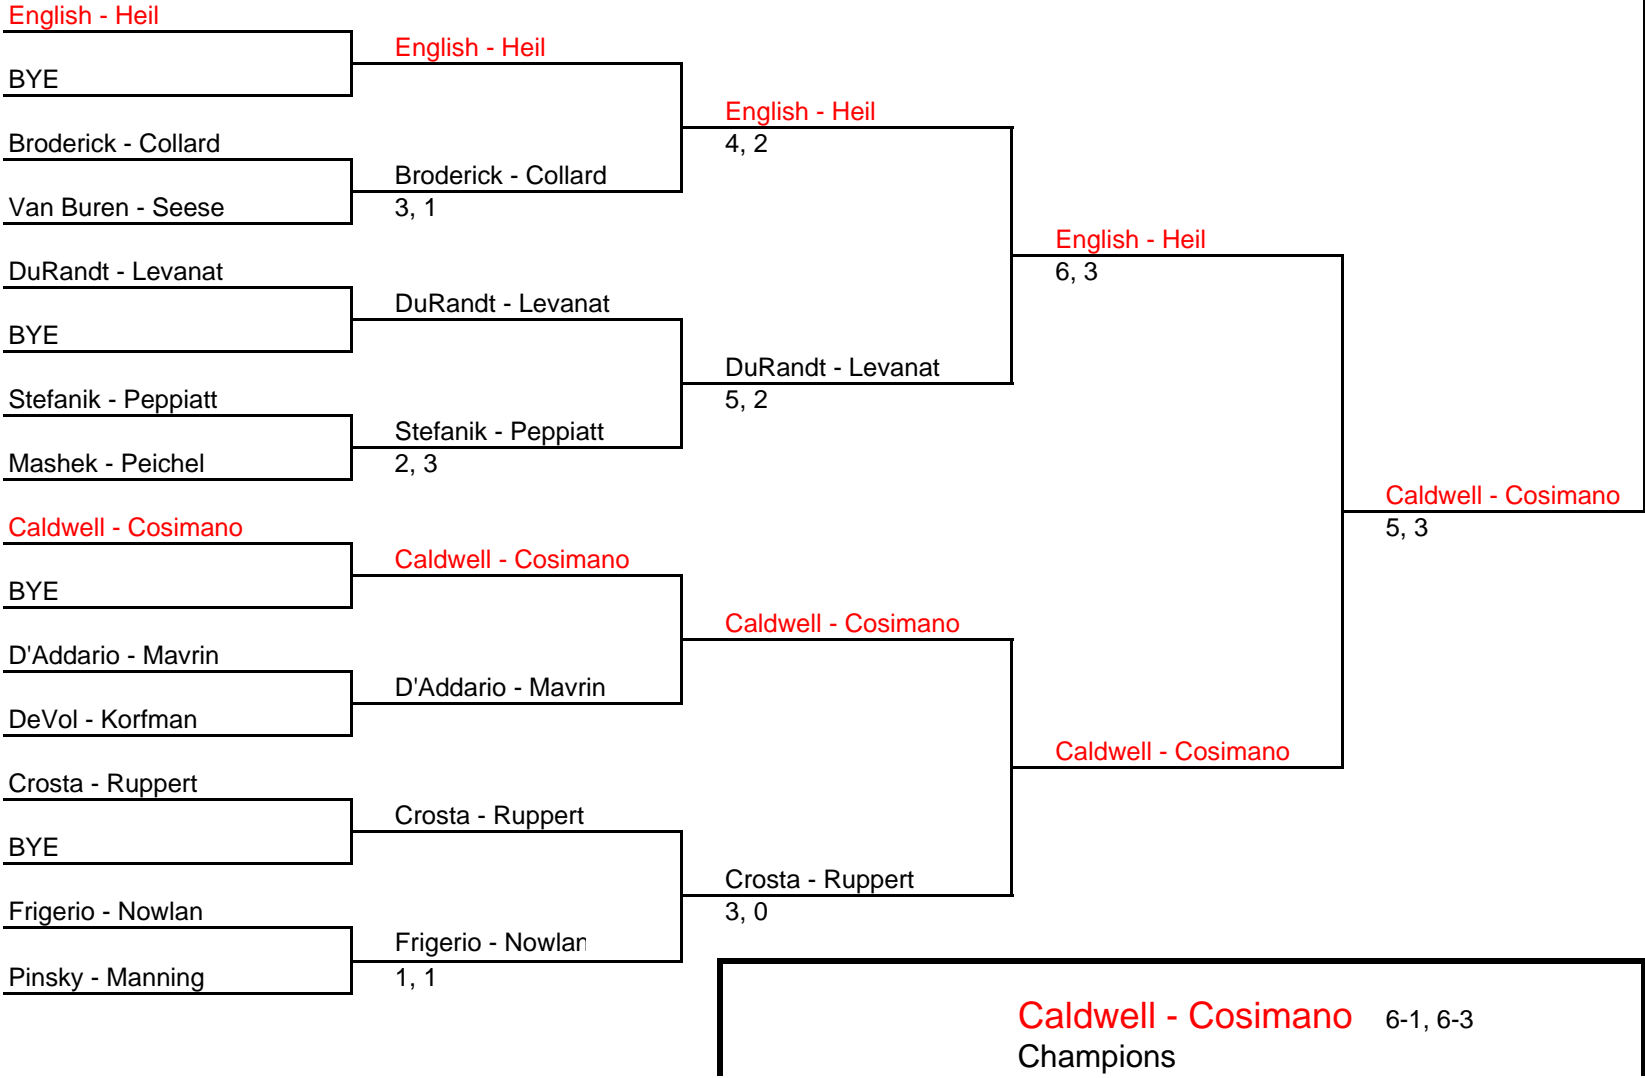

PHILADELPHIA OPEN 2009

Men's Draw