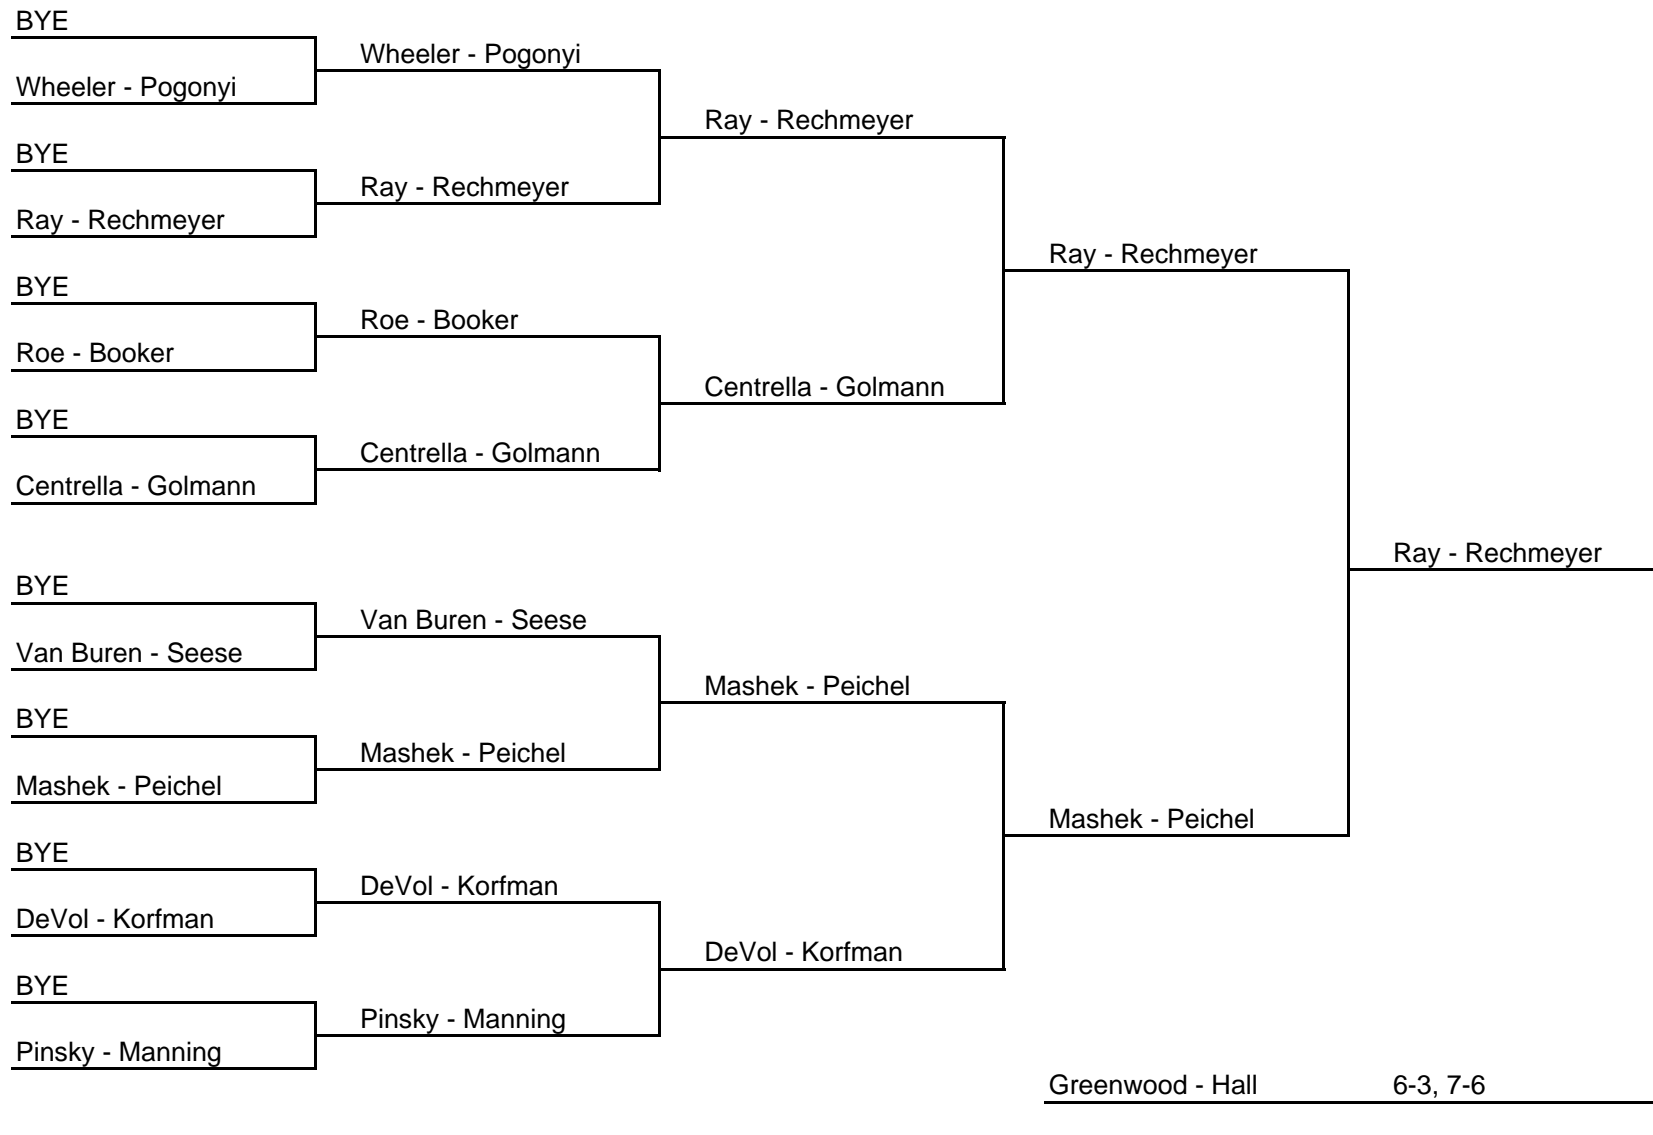

CONSOLATION