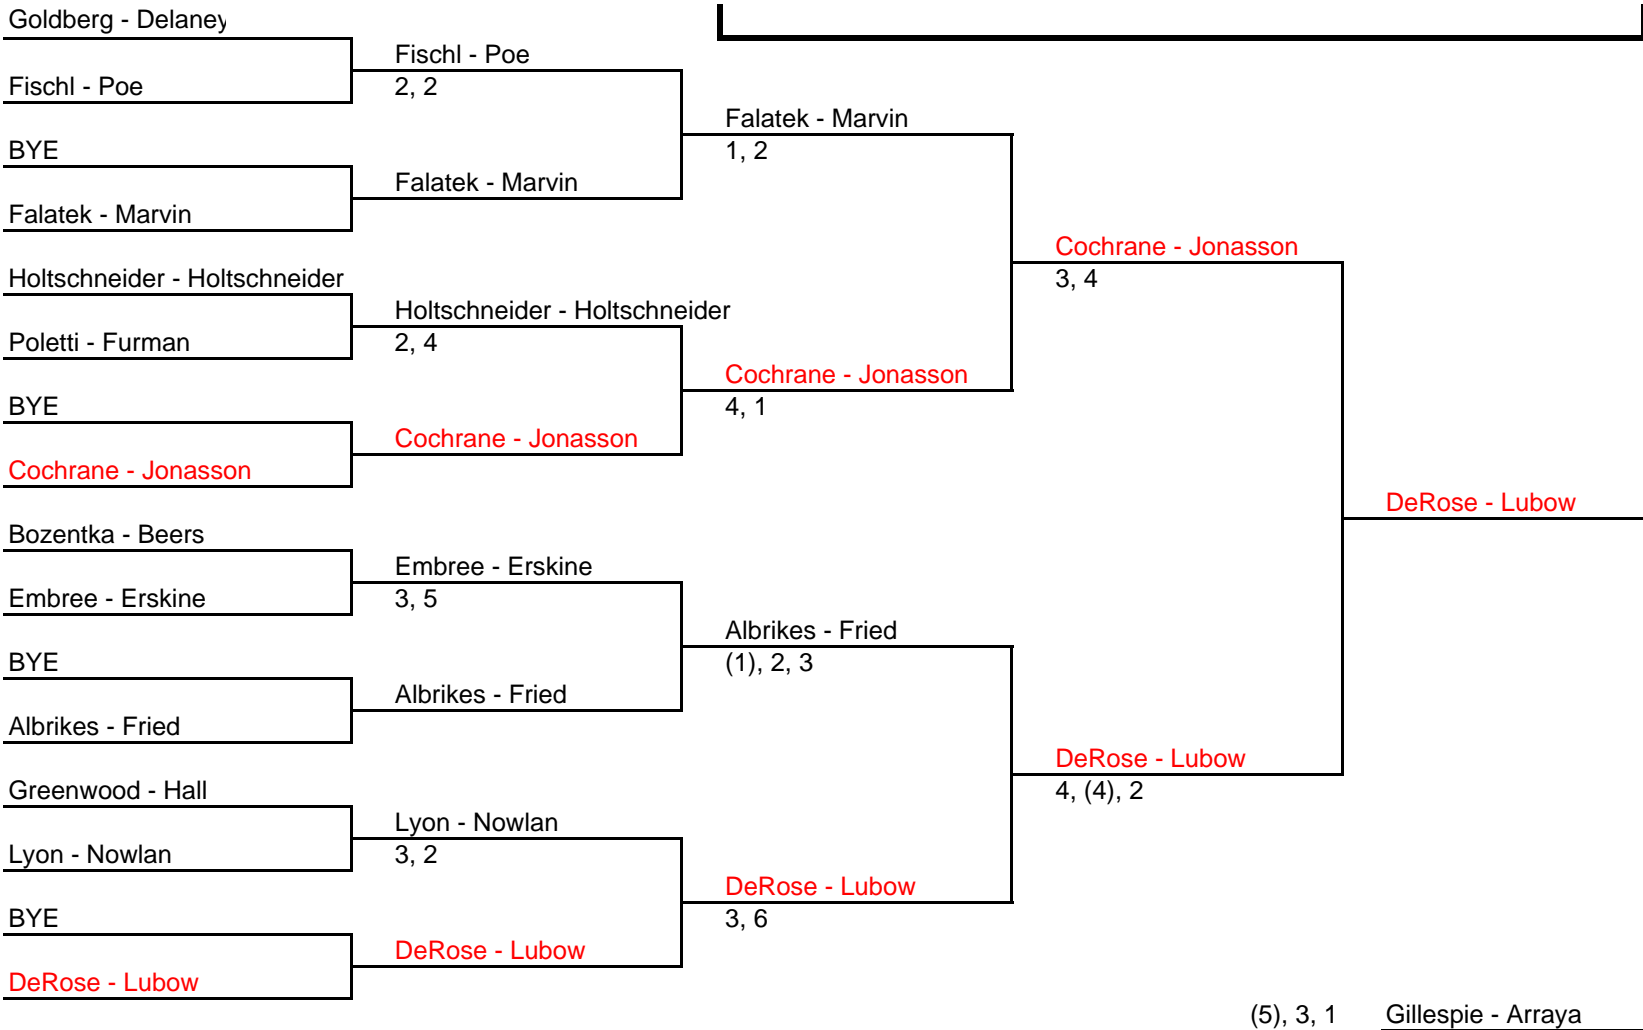

PHILADELPHIA OPEN 2009 Men's Draw