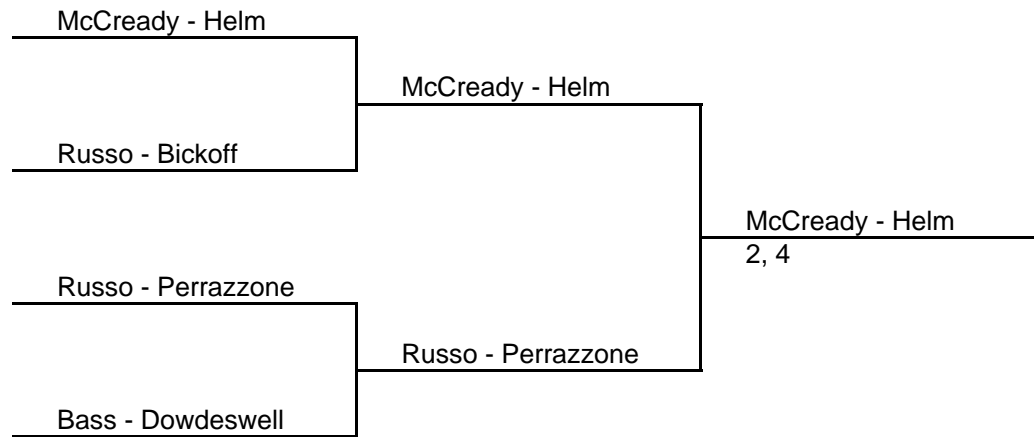

MAIN DRAW

CONSOLATION

REPRIEVE

LAST CHANCE