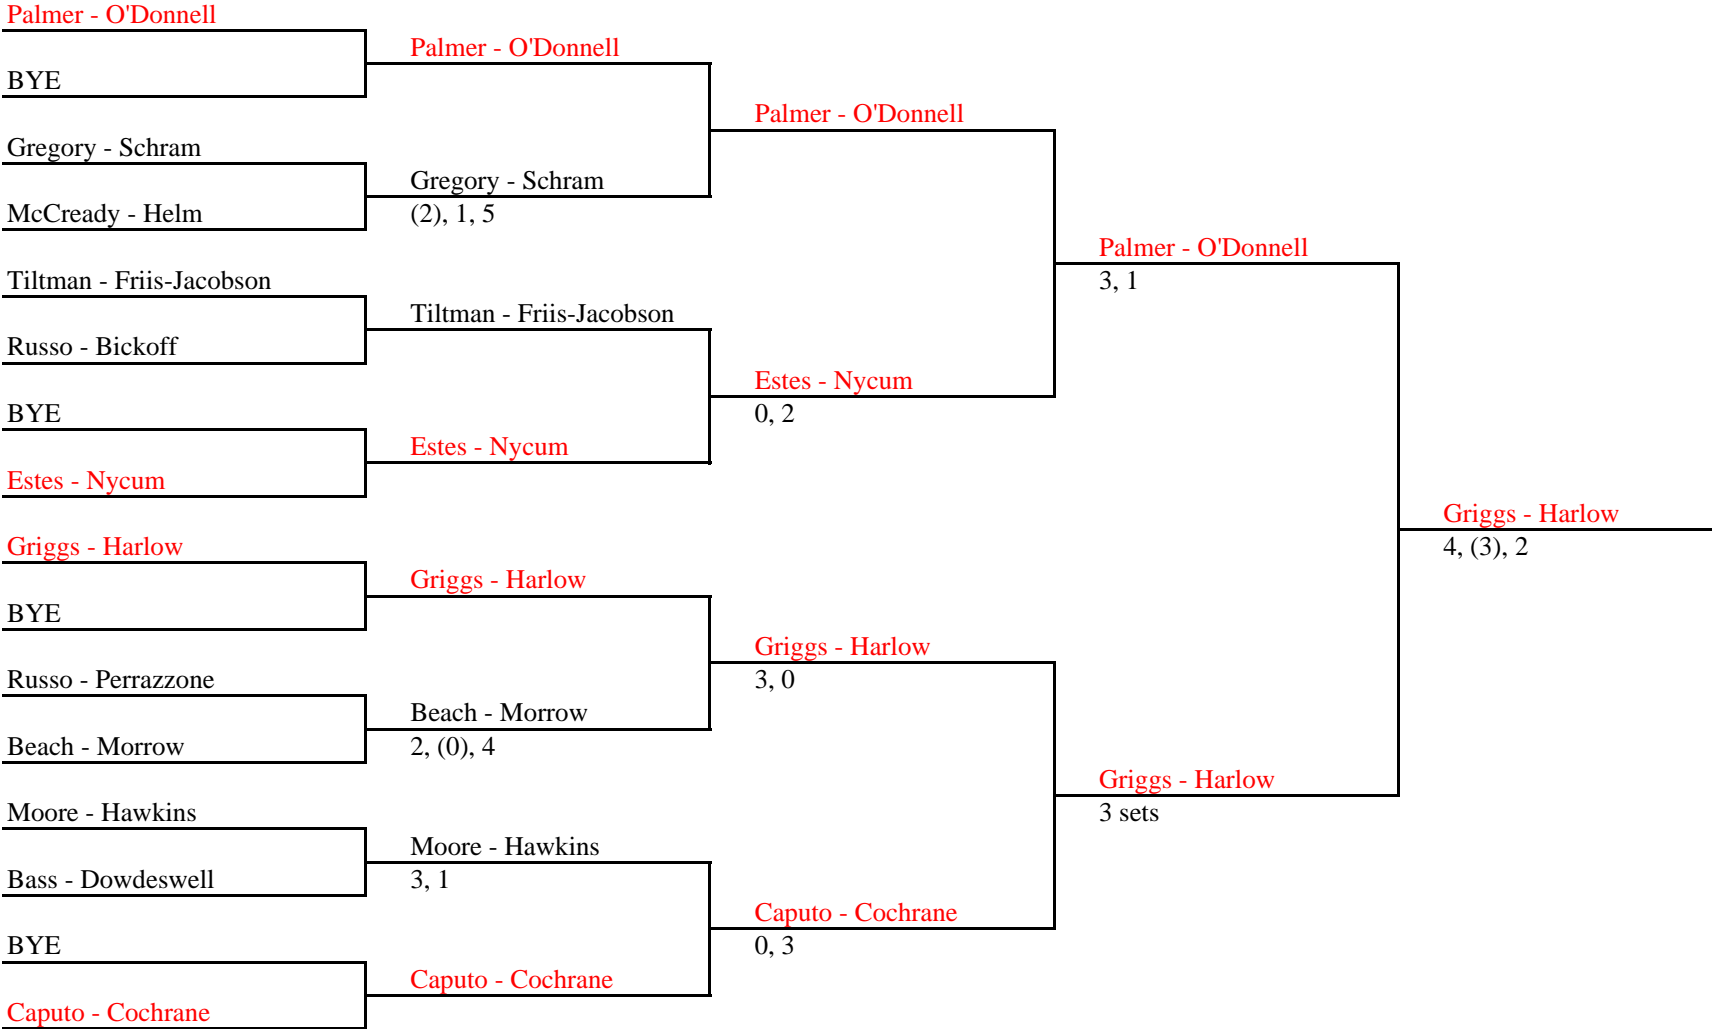

MAIN DRAW

CONSOLATION

REPRIEVE

LAST CHANCE