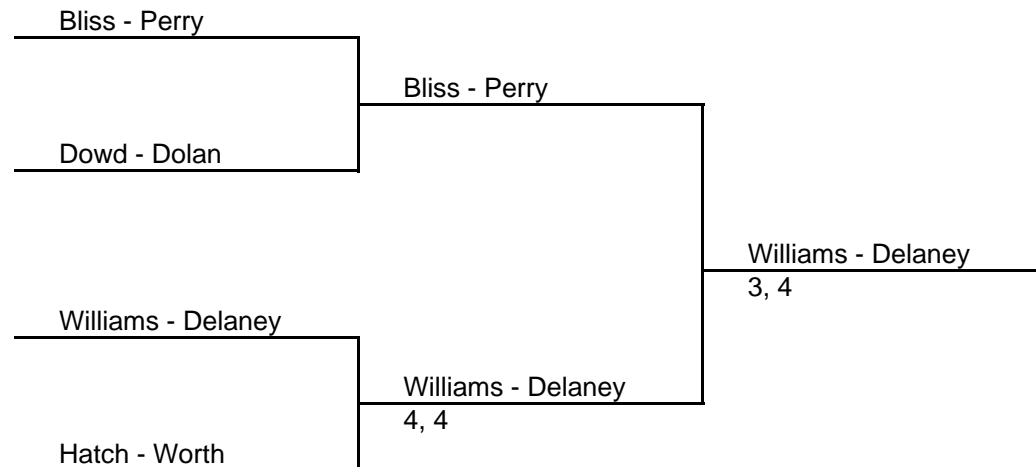

SHORT HILLS INVITATIONAL 2009 WOMEN'S OPEN

MAIN DRAW

CONSOLATION

REPRIEVE

LAST CHANCE

QUARTERFINAL REPRIEVE