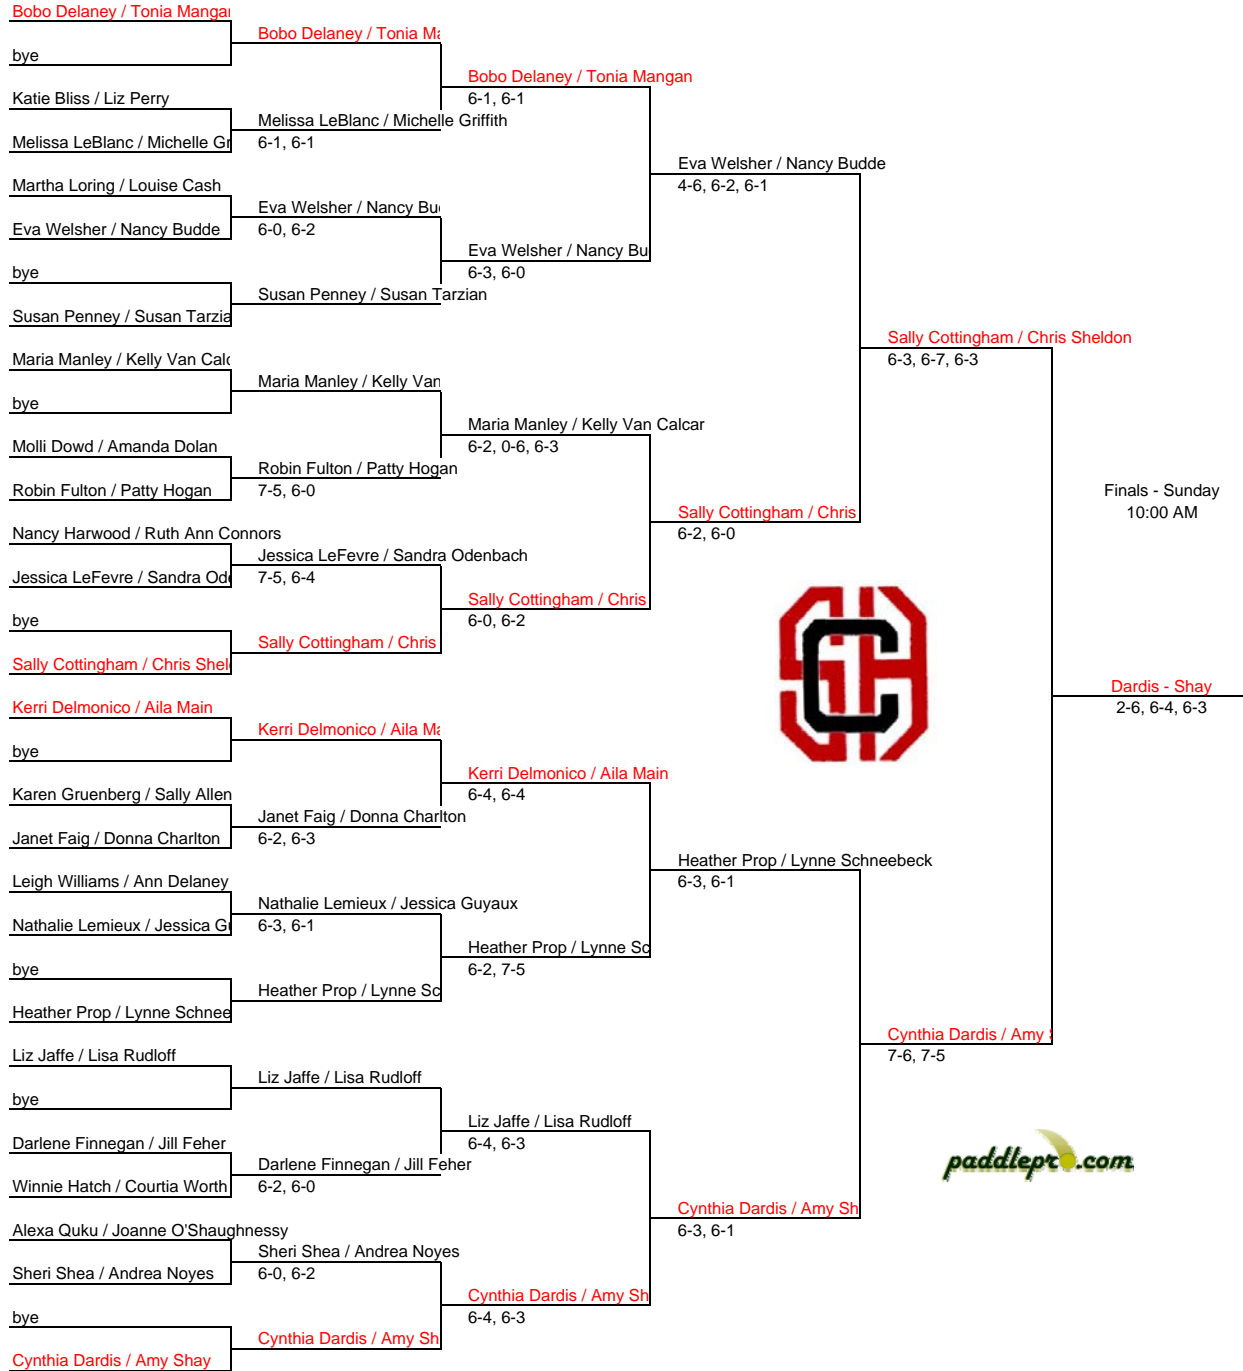

SHORT HILLS INVITATIONAL 2009 WOMEN'S OPEN

MAIN DRAW

CONSOLATION

REPRIEVE

LAST CHANCE

QUARTERFINAL REPRIEVE