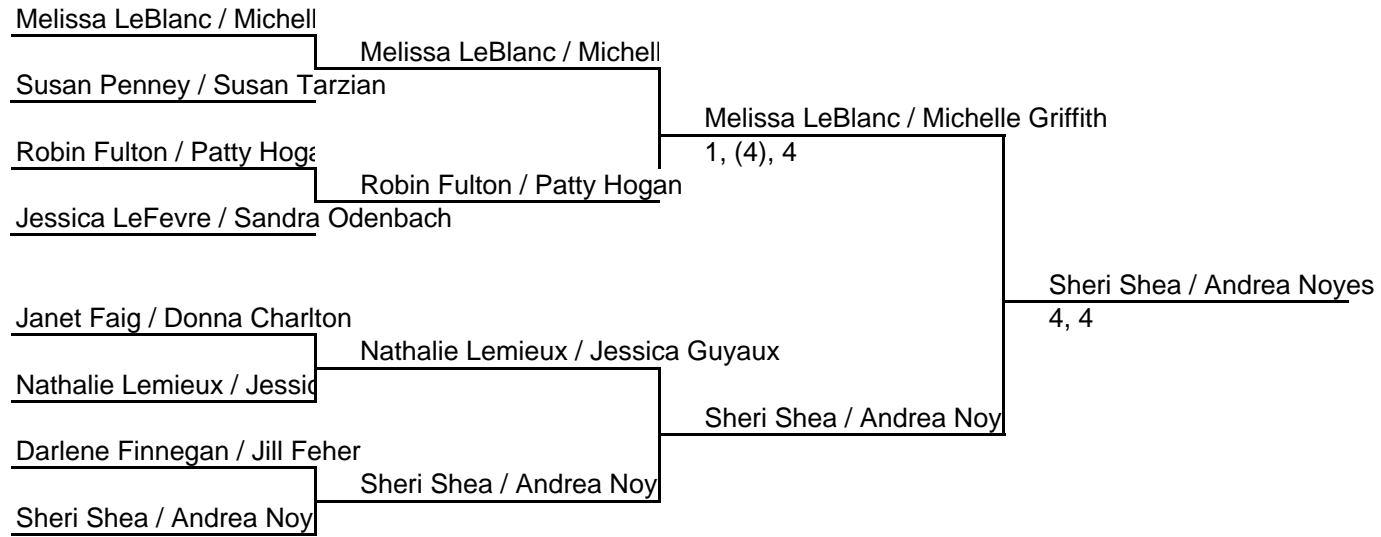

SHORT HILLS INVITATIONAL 2009 WOMEN'S OPEN

MAIN DRAW

CONSOLATION

REPRIEVE

LAST CHANCE

QUARTERFINAL REPRIEVE