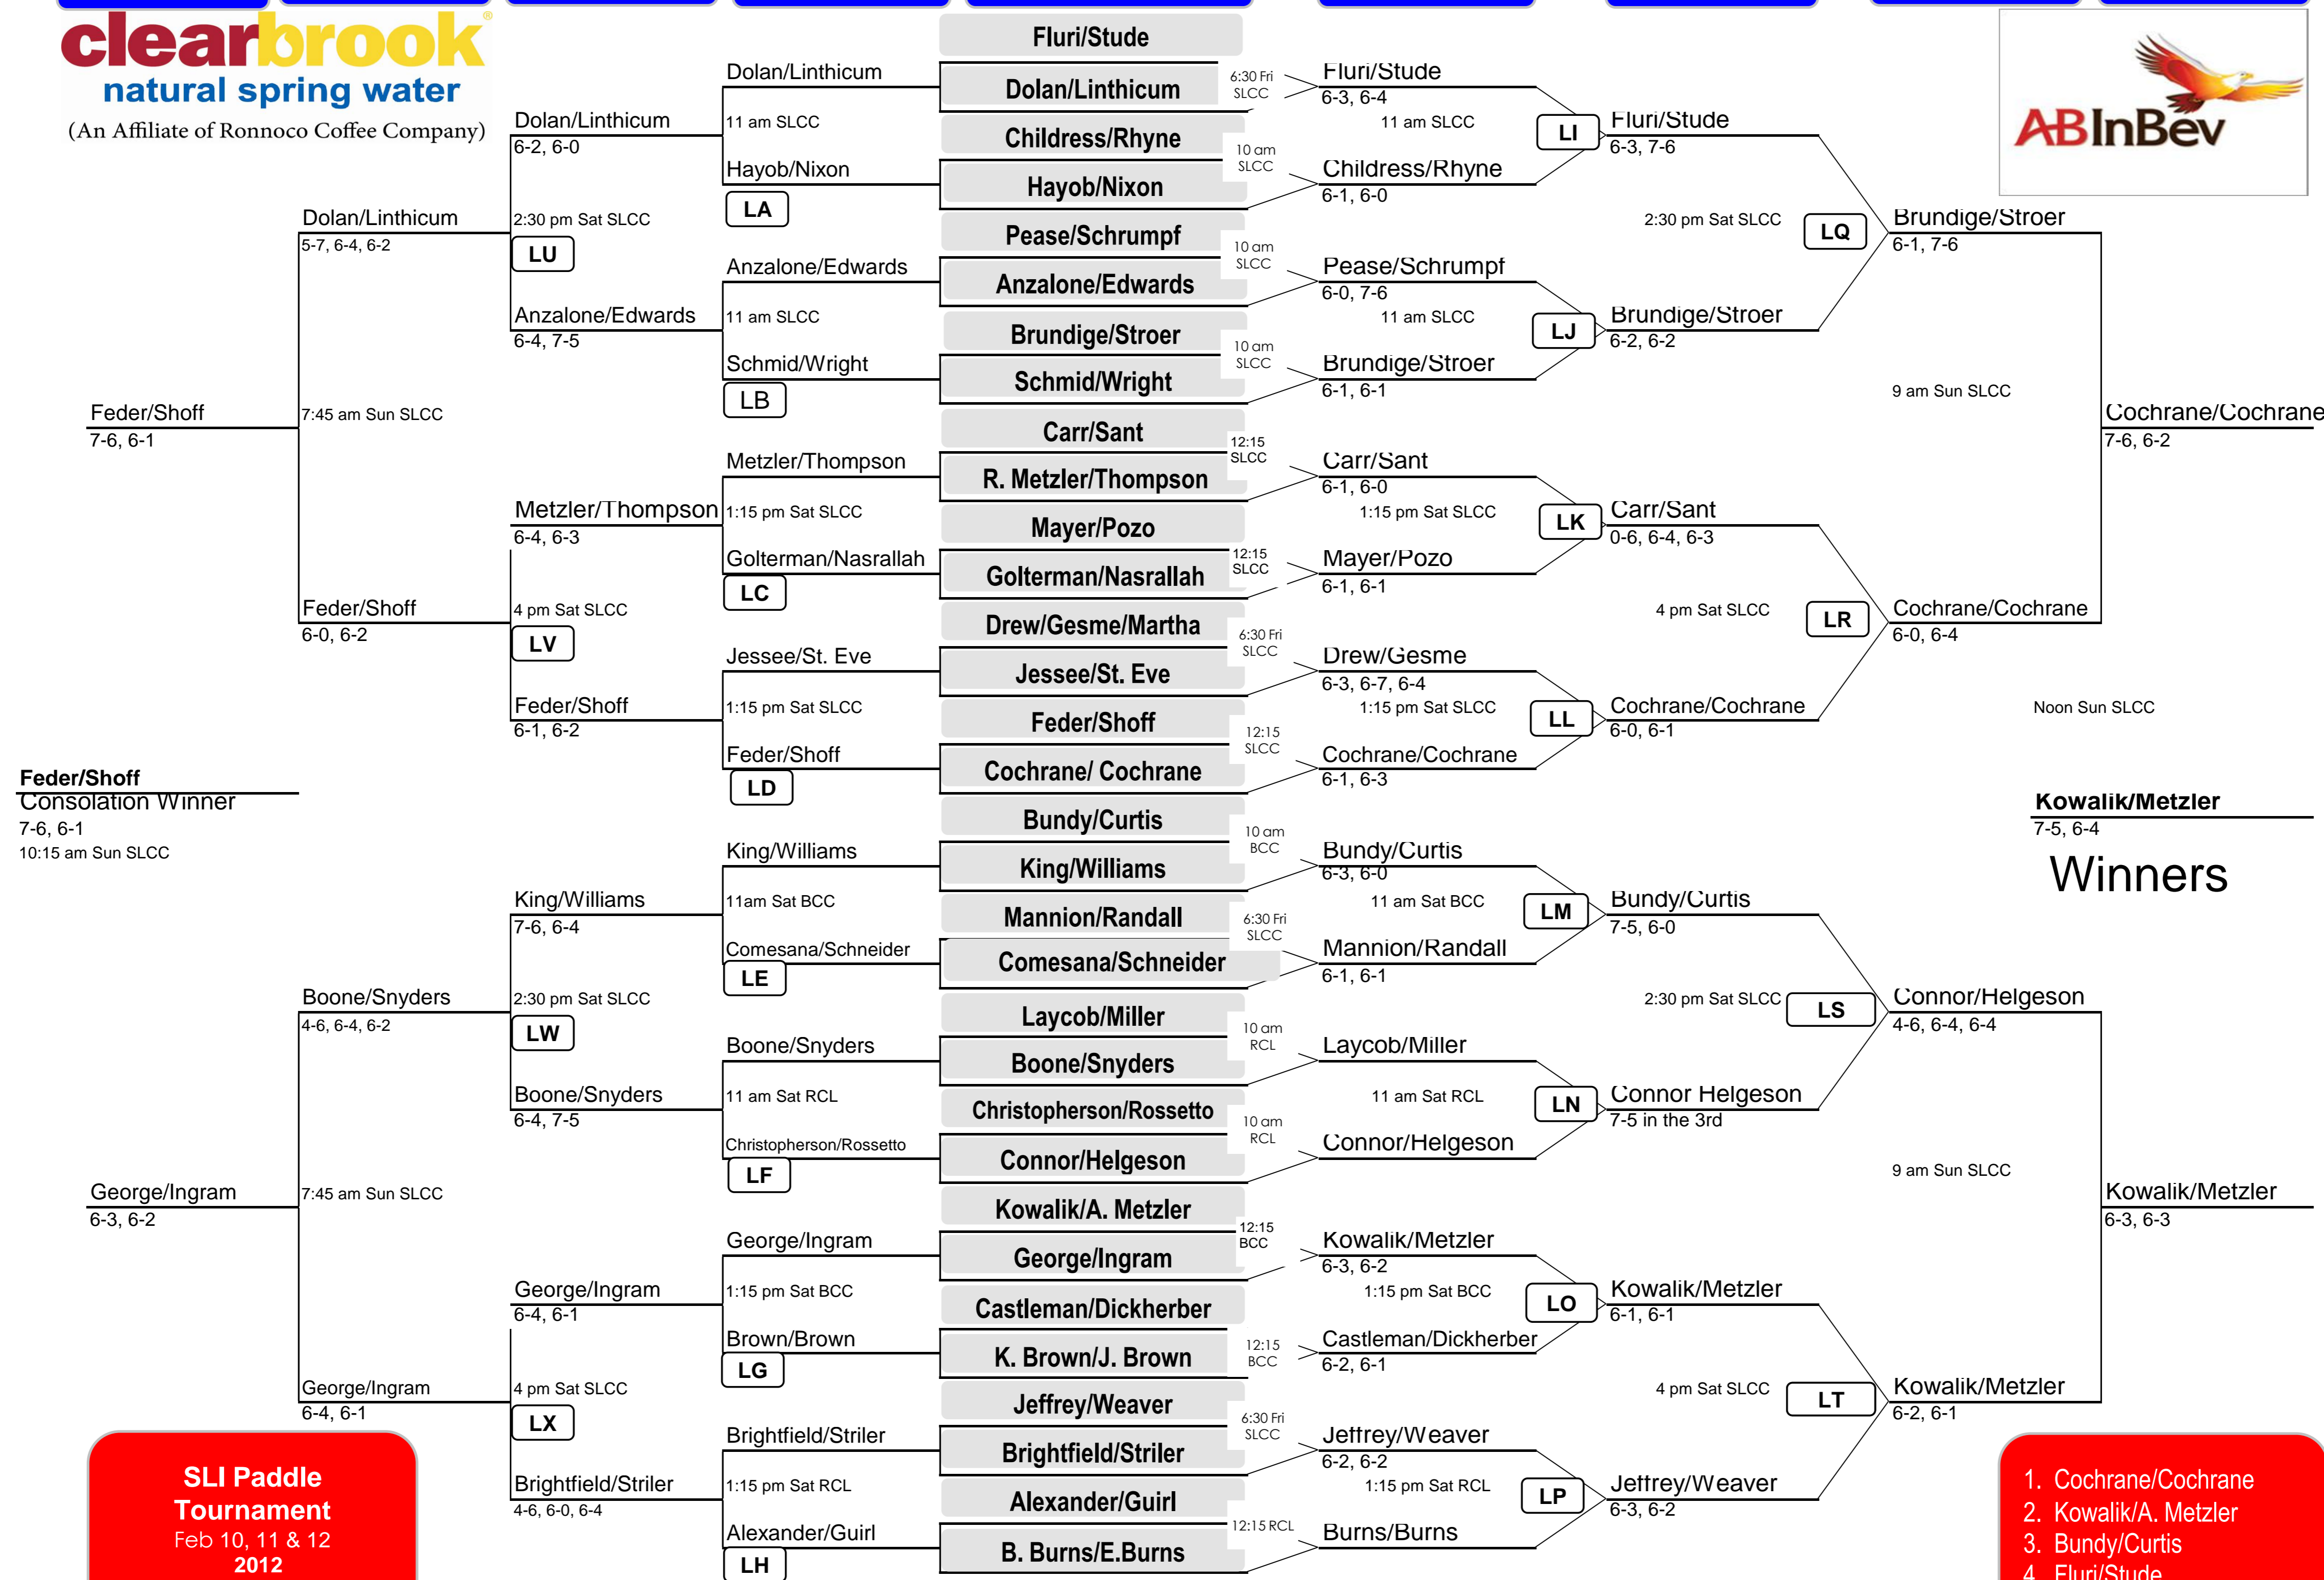

Finals - Back

Semis - Back

Quarters - Back

Round of 16 - Back

First Round

Round of 16

Quarters

Semis

Finals

clearbrook
natural spring water

(An Affiliate of Ronnoco Coffee Company)

**SLI Paddle
Tournament**
Feb 10, 11 & 12
2012

1. Cochrane/Cochrane
2. Kowalik/A. Metzler
3. Bundy/Curtis
4. Fluri/Stude

clearbrook
natural spring water
(An Affiliate of Ronnoco Coffee Company)