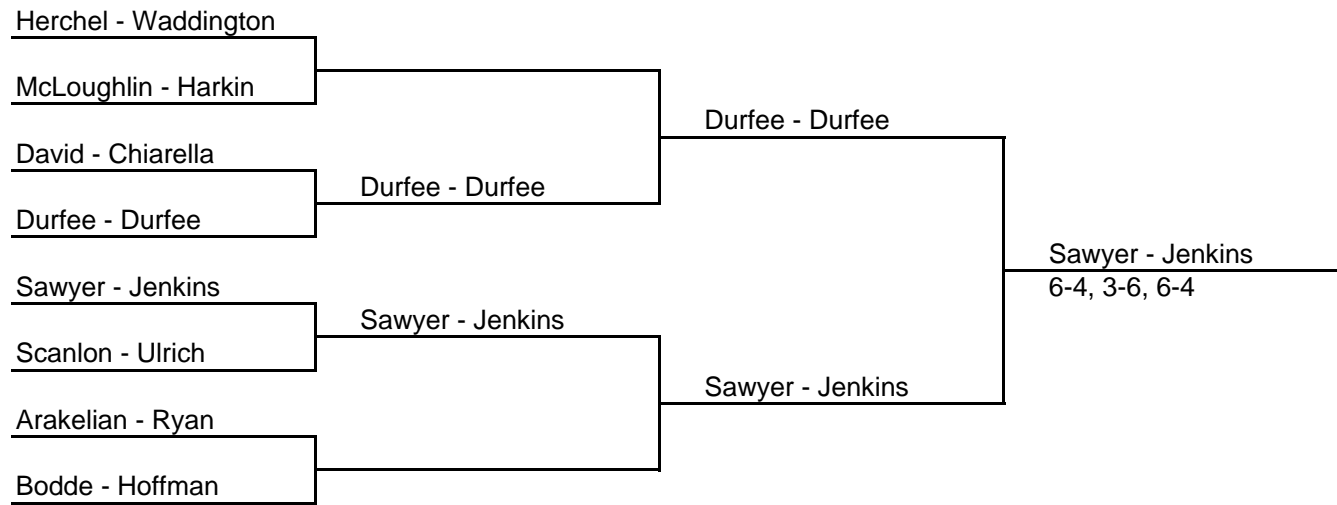

WESTERN NEW ENGLAND CHAMPIONSHIPS

Region II PCQ

MAIN DRAW

CONSOLATION

REPRIEVE

LAST CHANCE