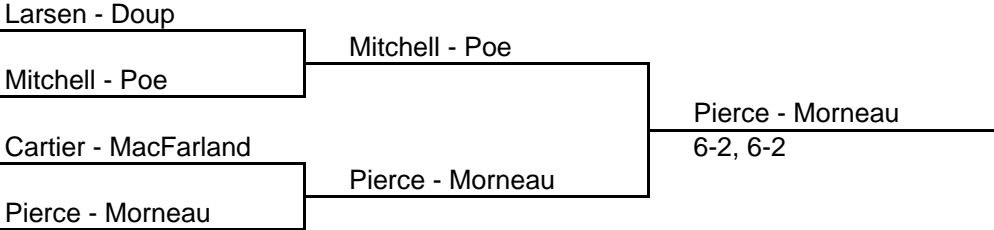

WESTERN NEW ENGLAND CHAMPIONSHIPS

Region II PCQ

MAIN DRAW

CONSOLATION

REPRIEVE

LAST CHANCE