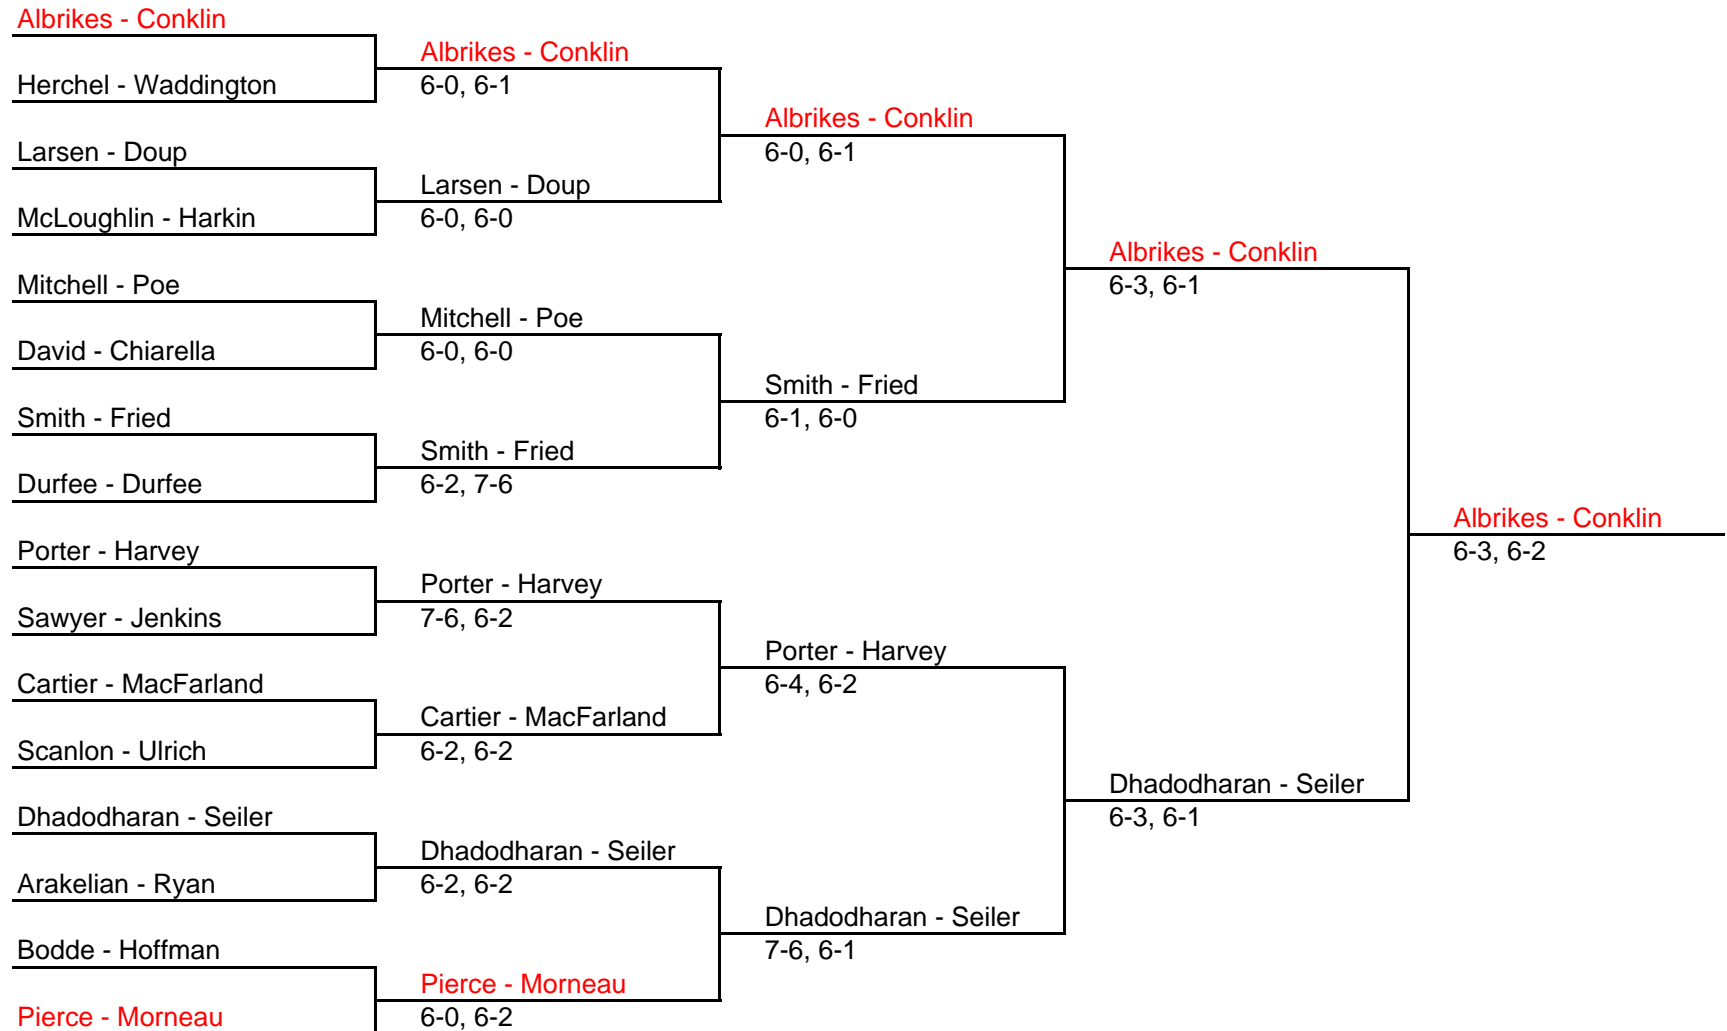

WESTERN NEW ENGLAND CHAMPIONSHIPS

Region II PCQ

MAIN DRAW

CONSOLATION

REPRIEVE

LAST CHANCE