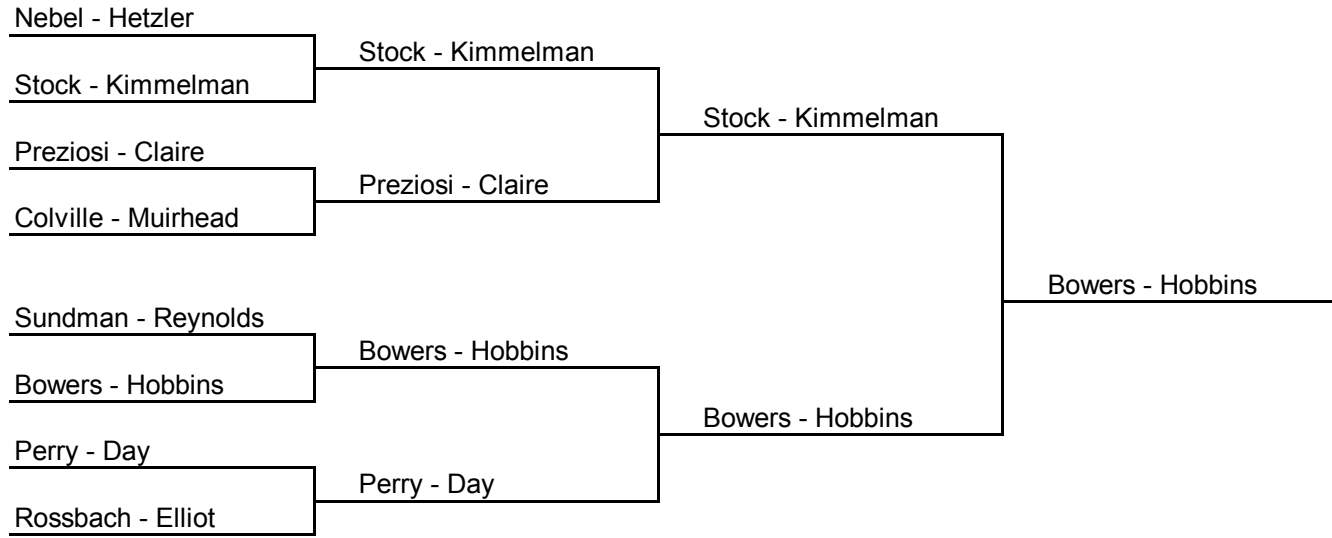

APTA NATIONAL CHAMPIONSHIPS Women's 40+

MAIN DRAW

CONSOLATION

REPRIEVE

LAST CHANCE