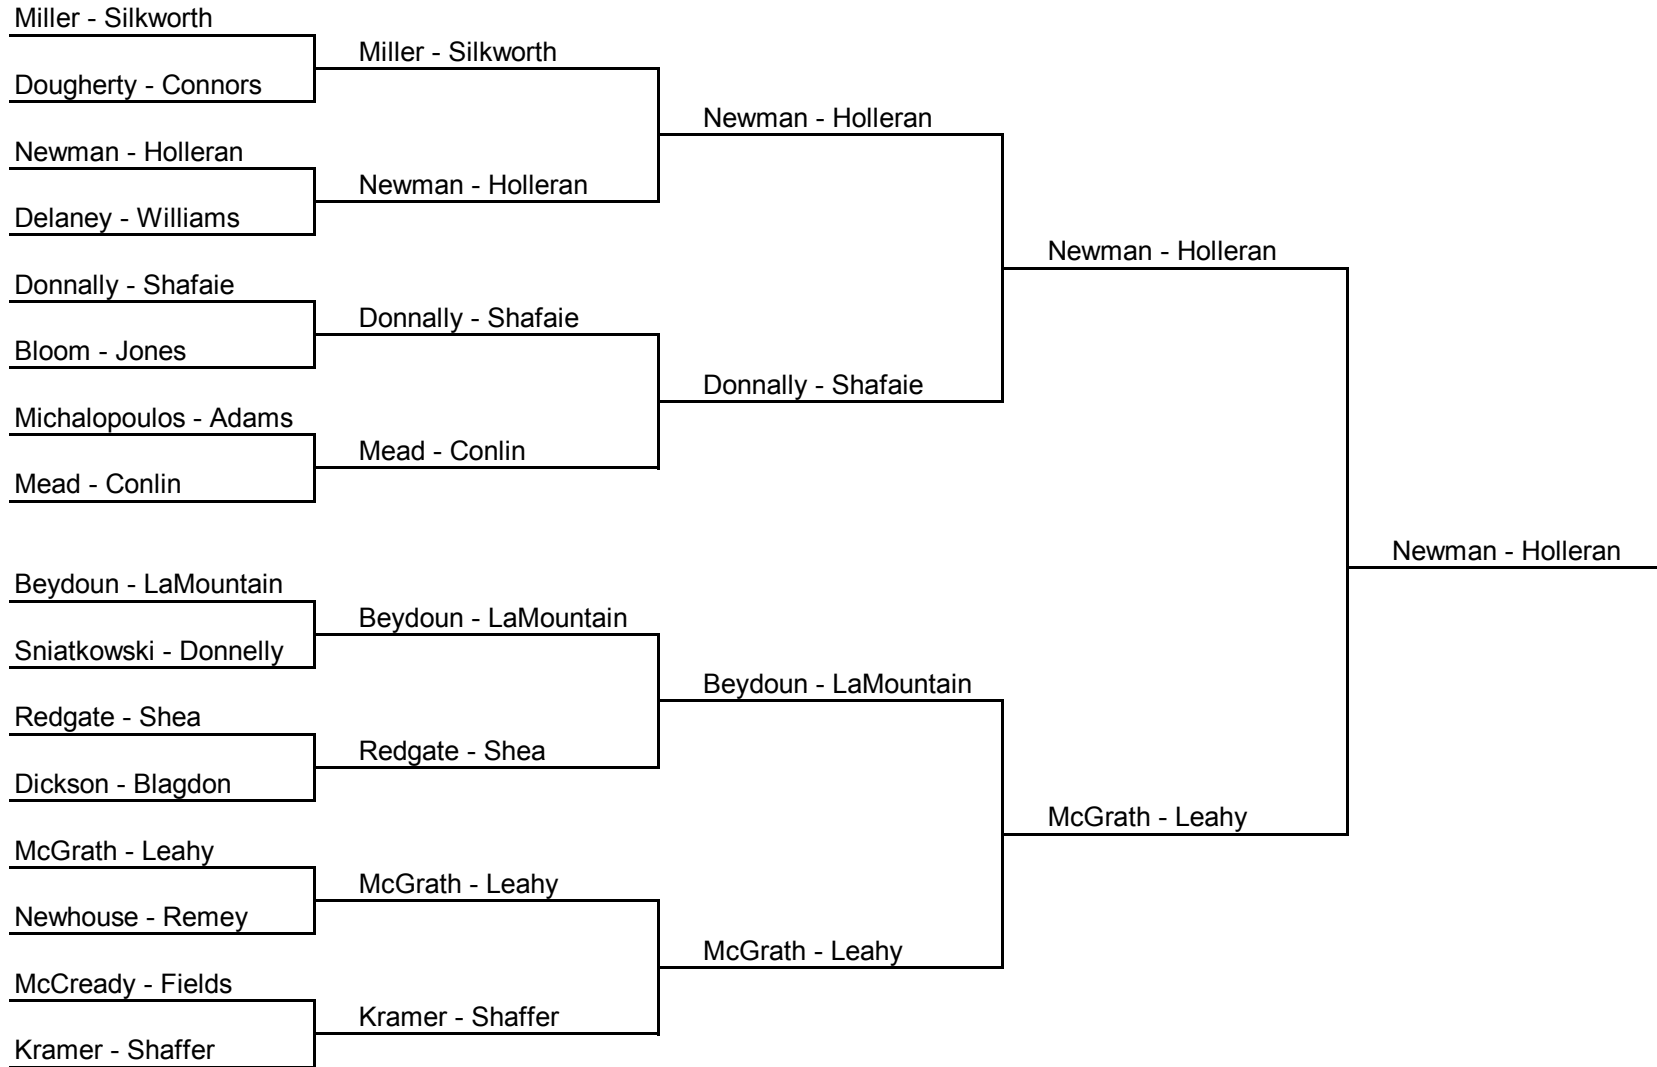

APTA NATIONAL CHAMPIONSHIPS Women's 40+

MAIN DRAW

CONSOLATION

REPRIEVE

LAST CHANCE