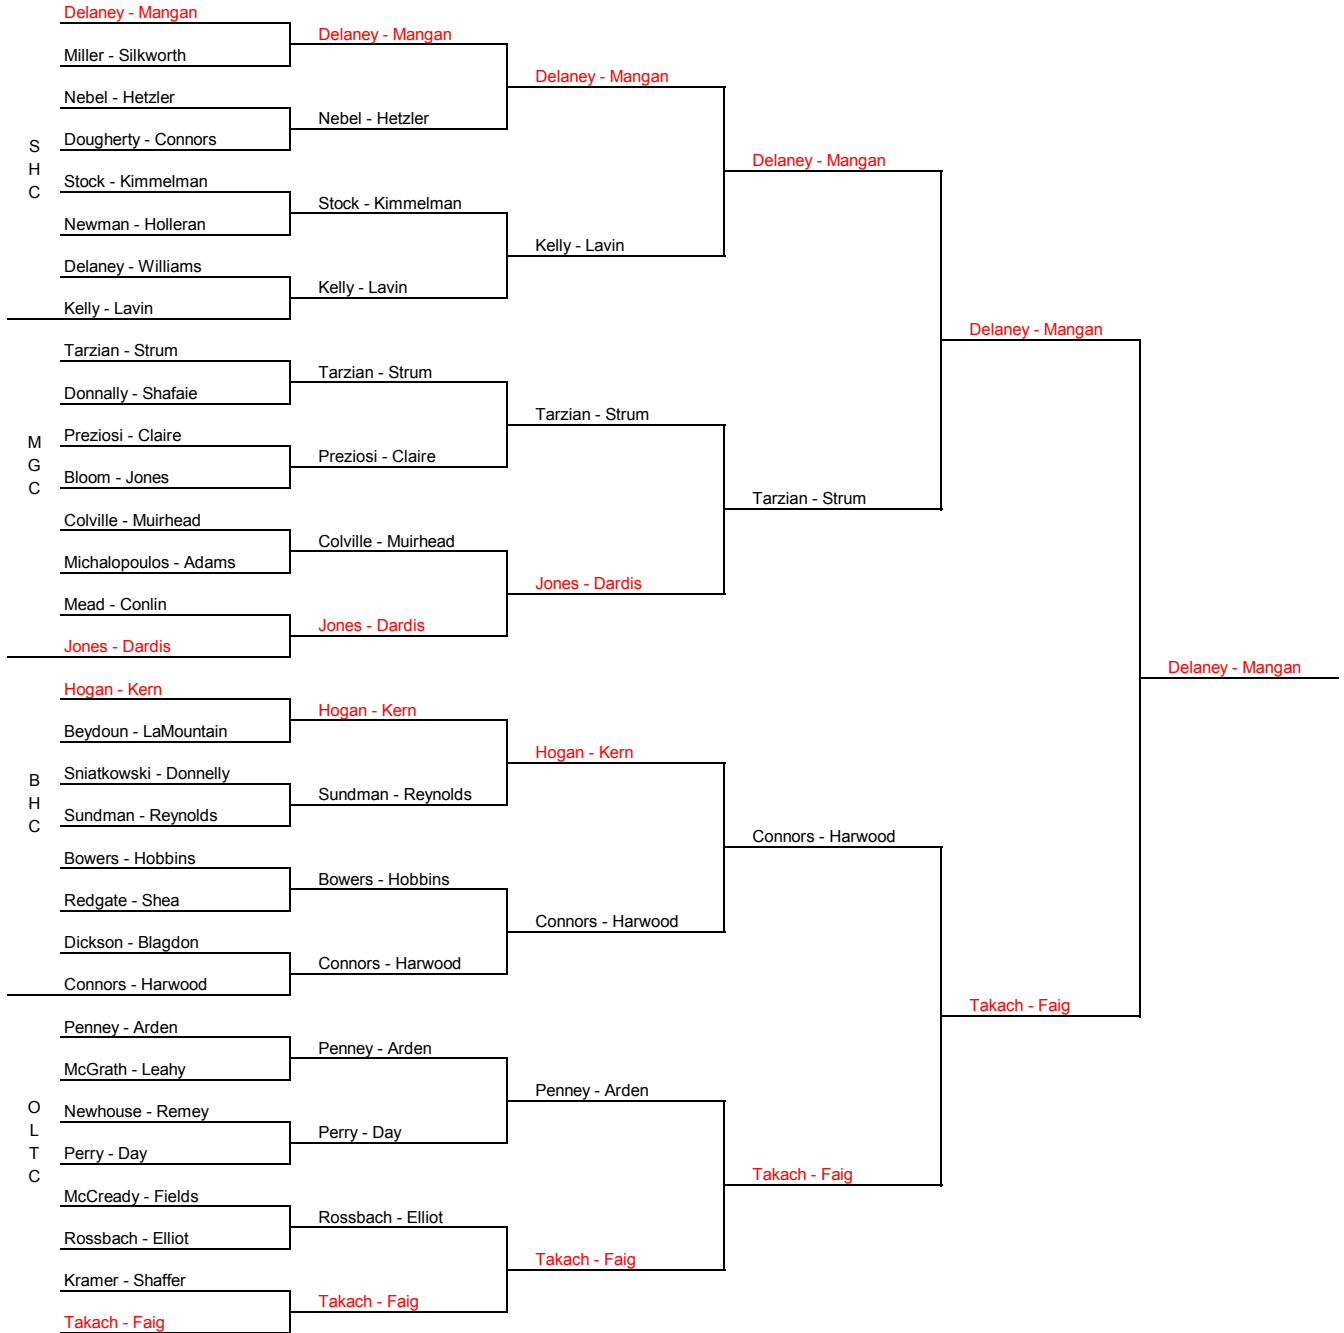

APTA NATIONAL CHAMPIONSHIPS Women's 40+

MAIN DRAW

CONSOLATION

REPRIEVE

LAST CHANCE