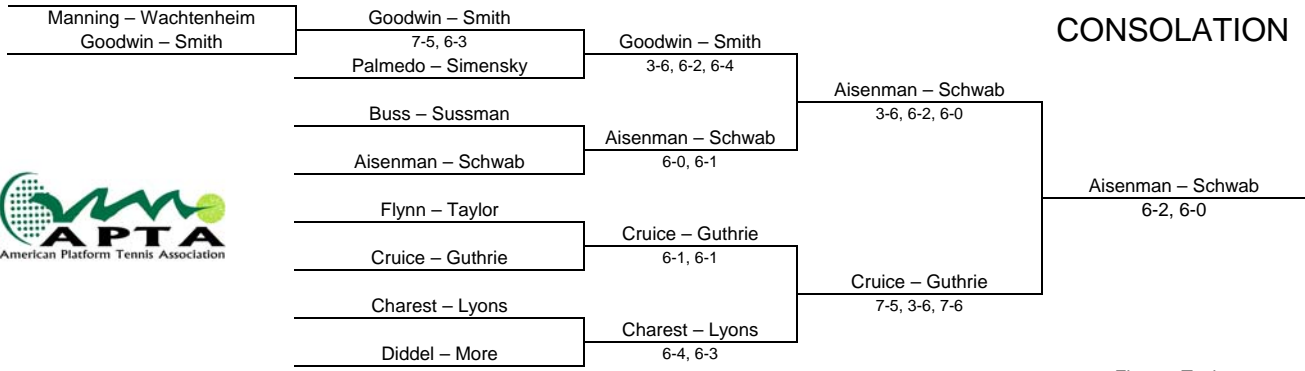

WOMEN'S 50+ NATIONAL CHAMPIONSHIP – February 2012

Senior Nationals

QUARTERFINAL REPRIEVE