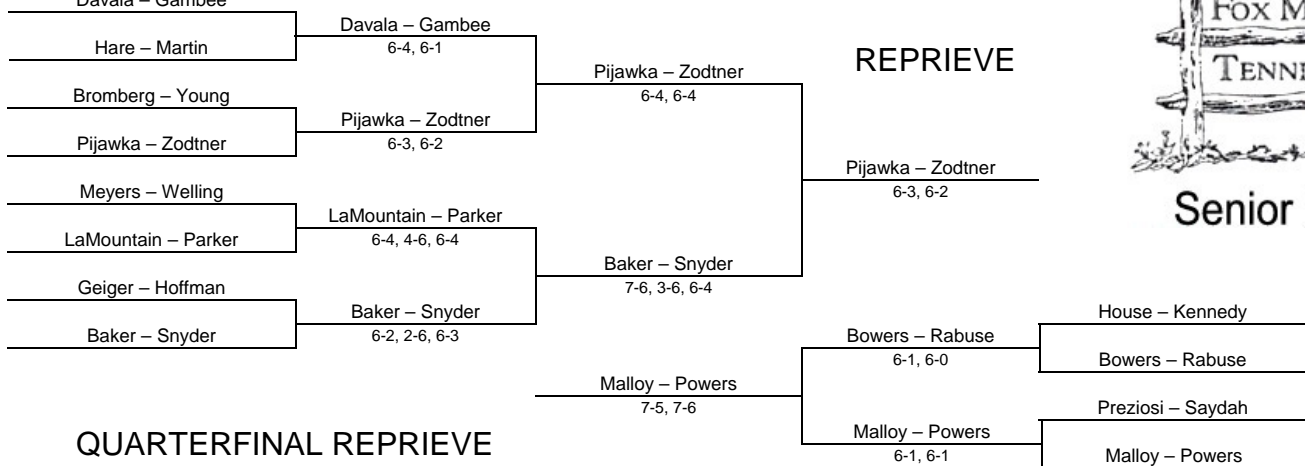

WOMEN'S 50+ NATIONAL CHAMPIONSHIP – February 2012

Senior Nationals

QUARTERFINAL REPRIEVE