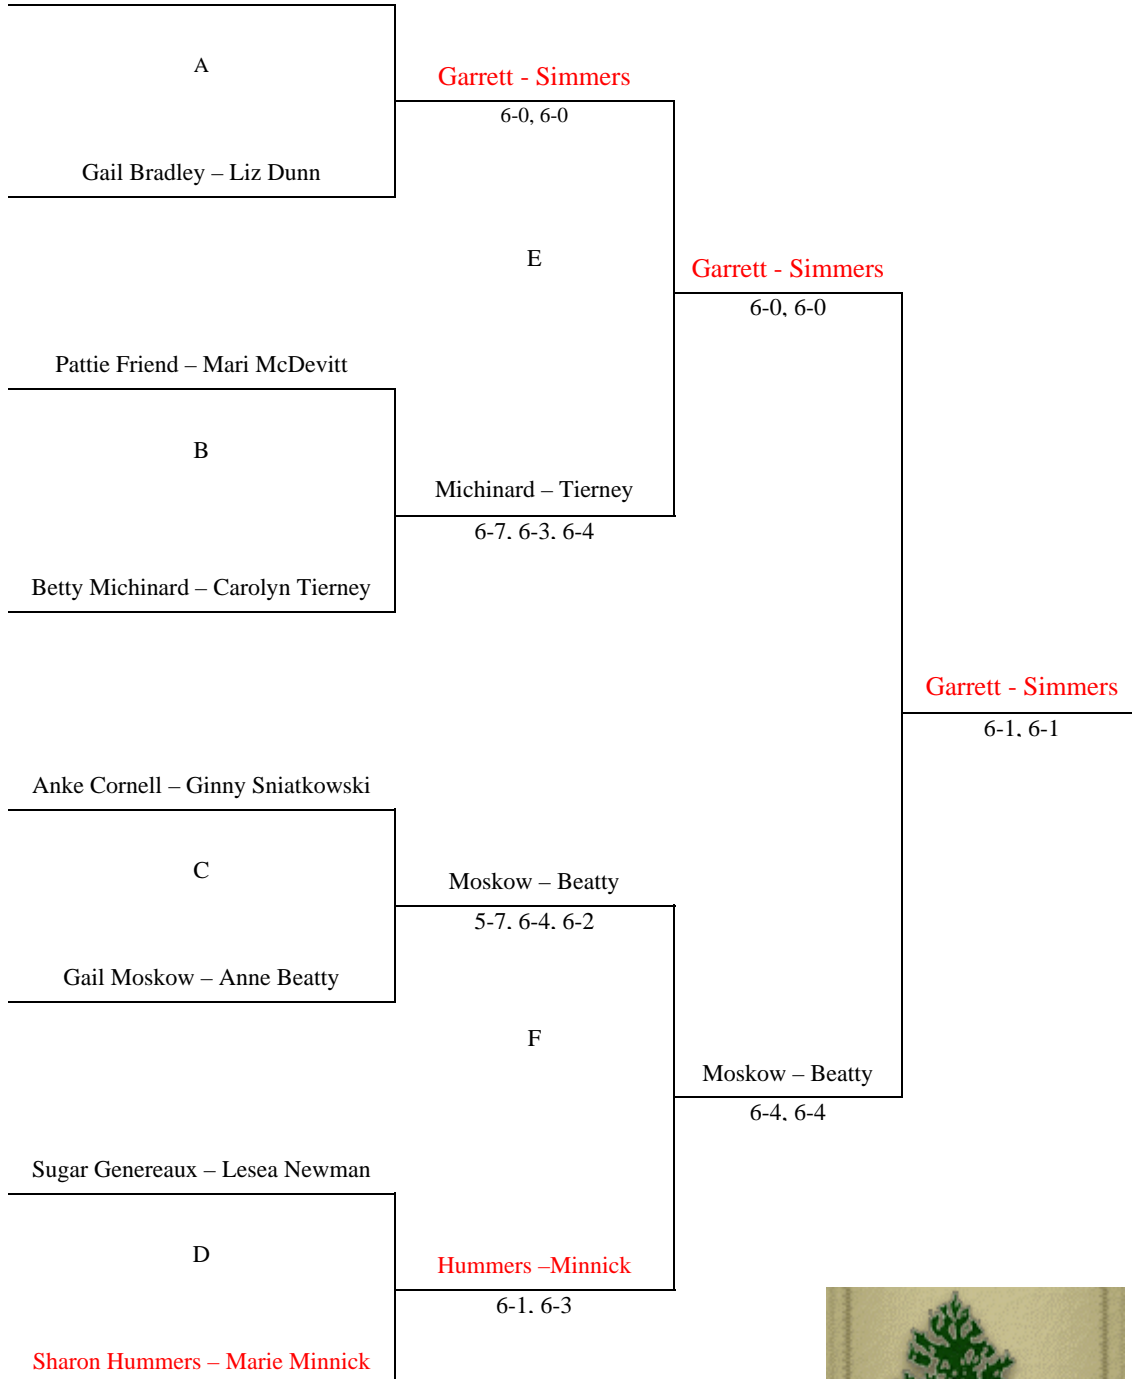

WOMEN'S 70+ NATIONALS 2013

Essex Fells Country Club

Helen Garrett – Sandy Simmers

CONSOLATION

PLAYOFF for 3rd

LAST CHANCE