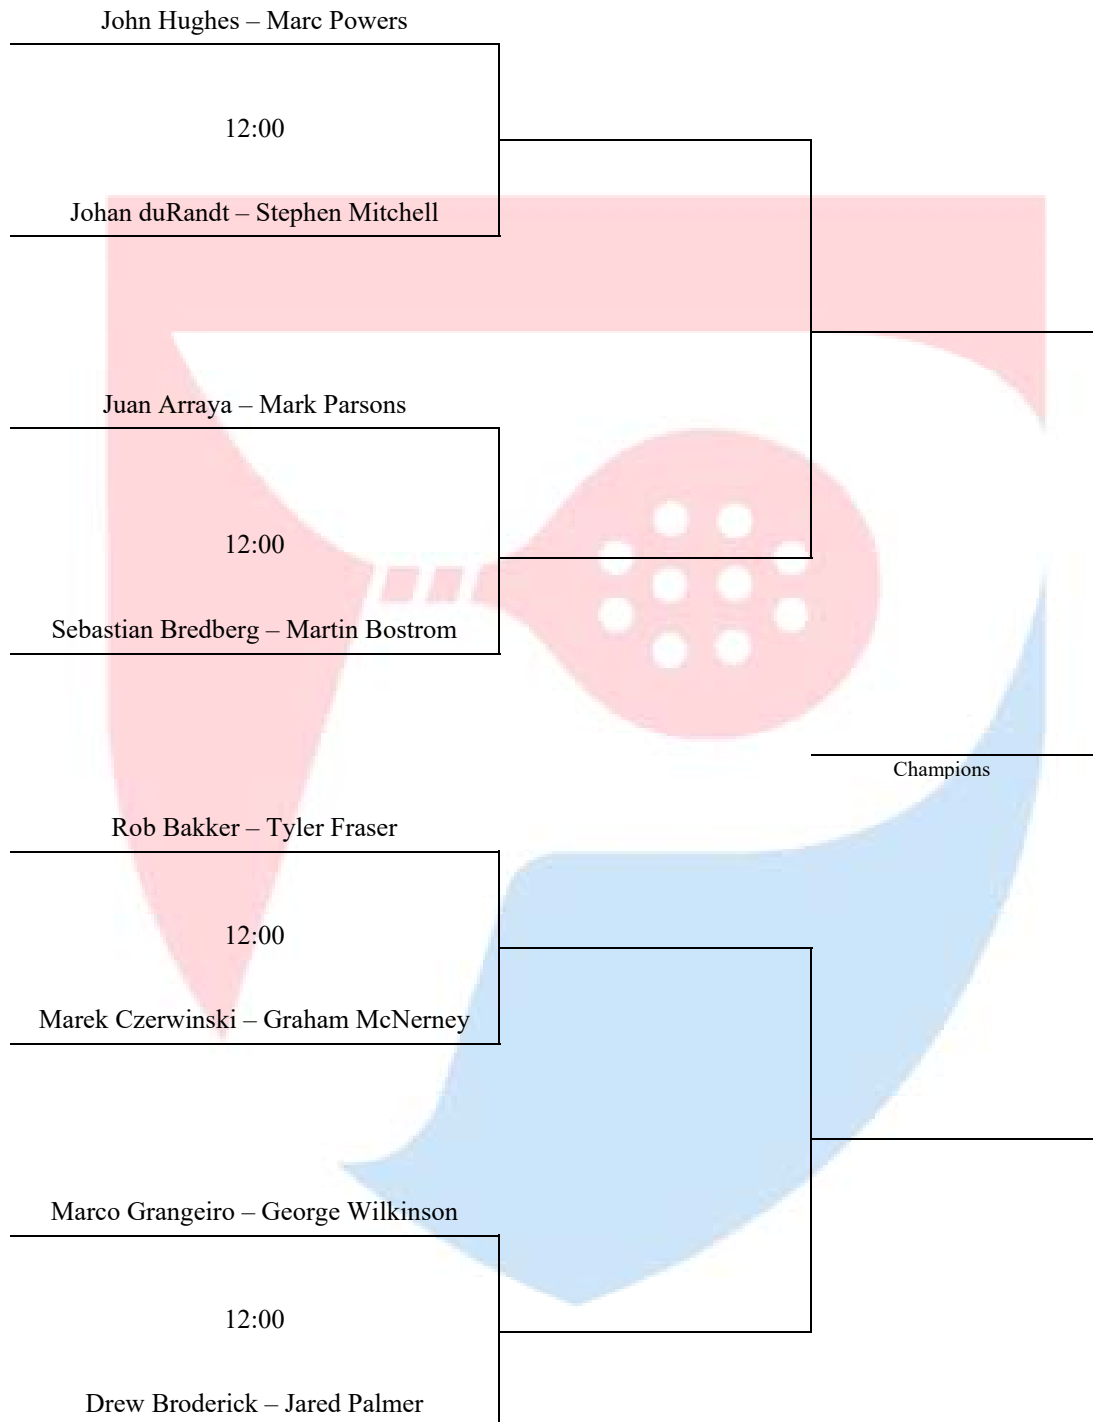

PRO FLIGHT PADDLE

Westchester Country Club – November 10

MEN'S MAIN DRAW

PRO FLIGHT PADDLE

Westchester Country Club – November 10

WOMEN'S MAIN DRAW