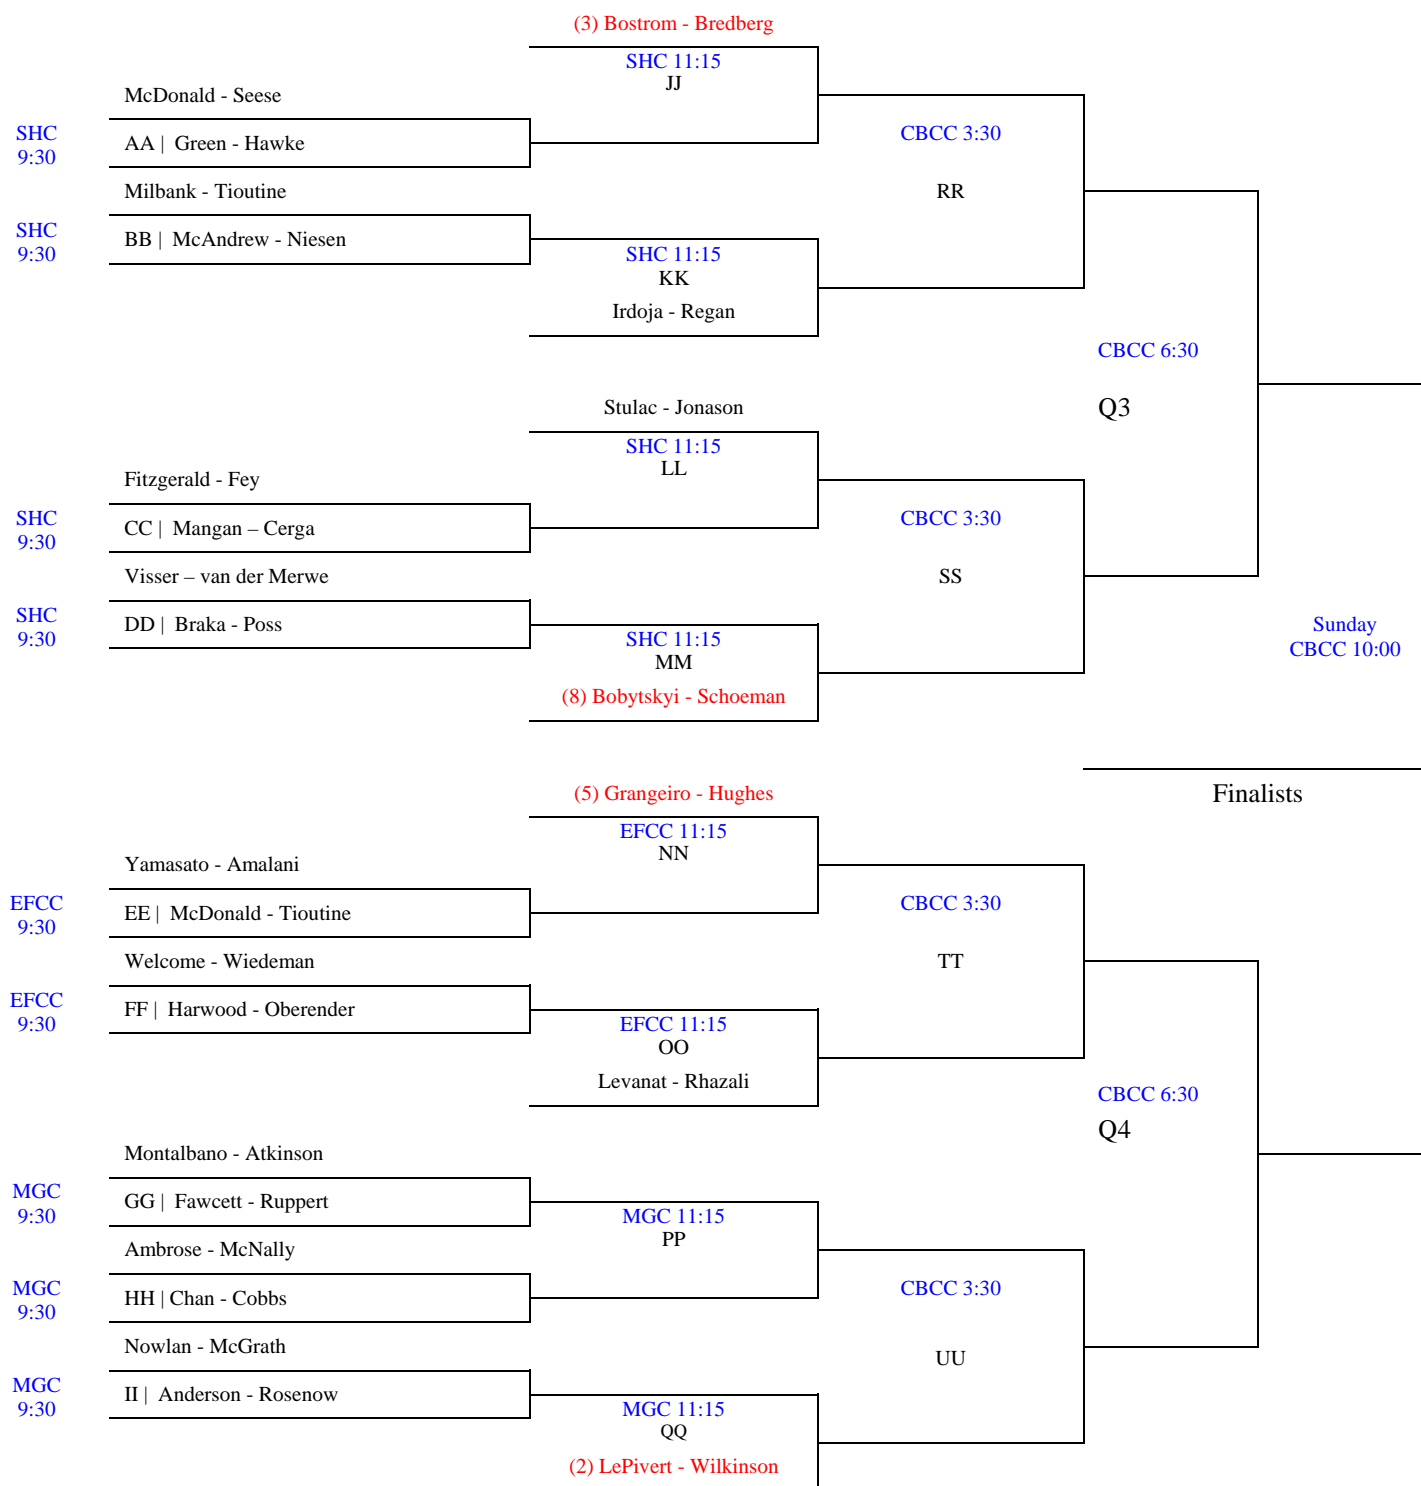

ATLANTIC CLASSIC 2016

MAIN DRAW – Top

CBCC = Canoe Brook CC 1108 Morris Turnpike, Short Hills

BHC = Beacon Hill Club 250 Hobart, Summit

SHC = Short Hills Club 142 Highland, Short Hills

CAC = Centercourt 222 N Passaic, Chatham

EFCC = Essex Fells CC Oval Road, West Orange

MGC = Montclair Golf Club 25 Prospect, West Orange

RAQ = Racquets Club of SH 162 Hobart Avenue, Short Hills

TEXT ALL RESULTS TO 908-577-1956

ATLANTIC CLASSIC 2016

MAIN DRAW – Bottom

CBCC = Canoe Brook CC 1108 Morris Turnpike, Short Hills

BHC = Beacon Hill Club 250 Hobart, Summit

SHC = Short Hills Club 142 Highland, Short Hills

CAC = Centercourt 222 N Passaic, Chatham