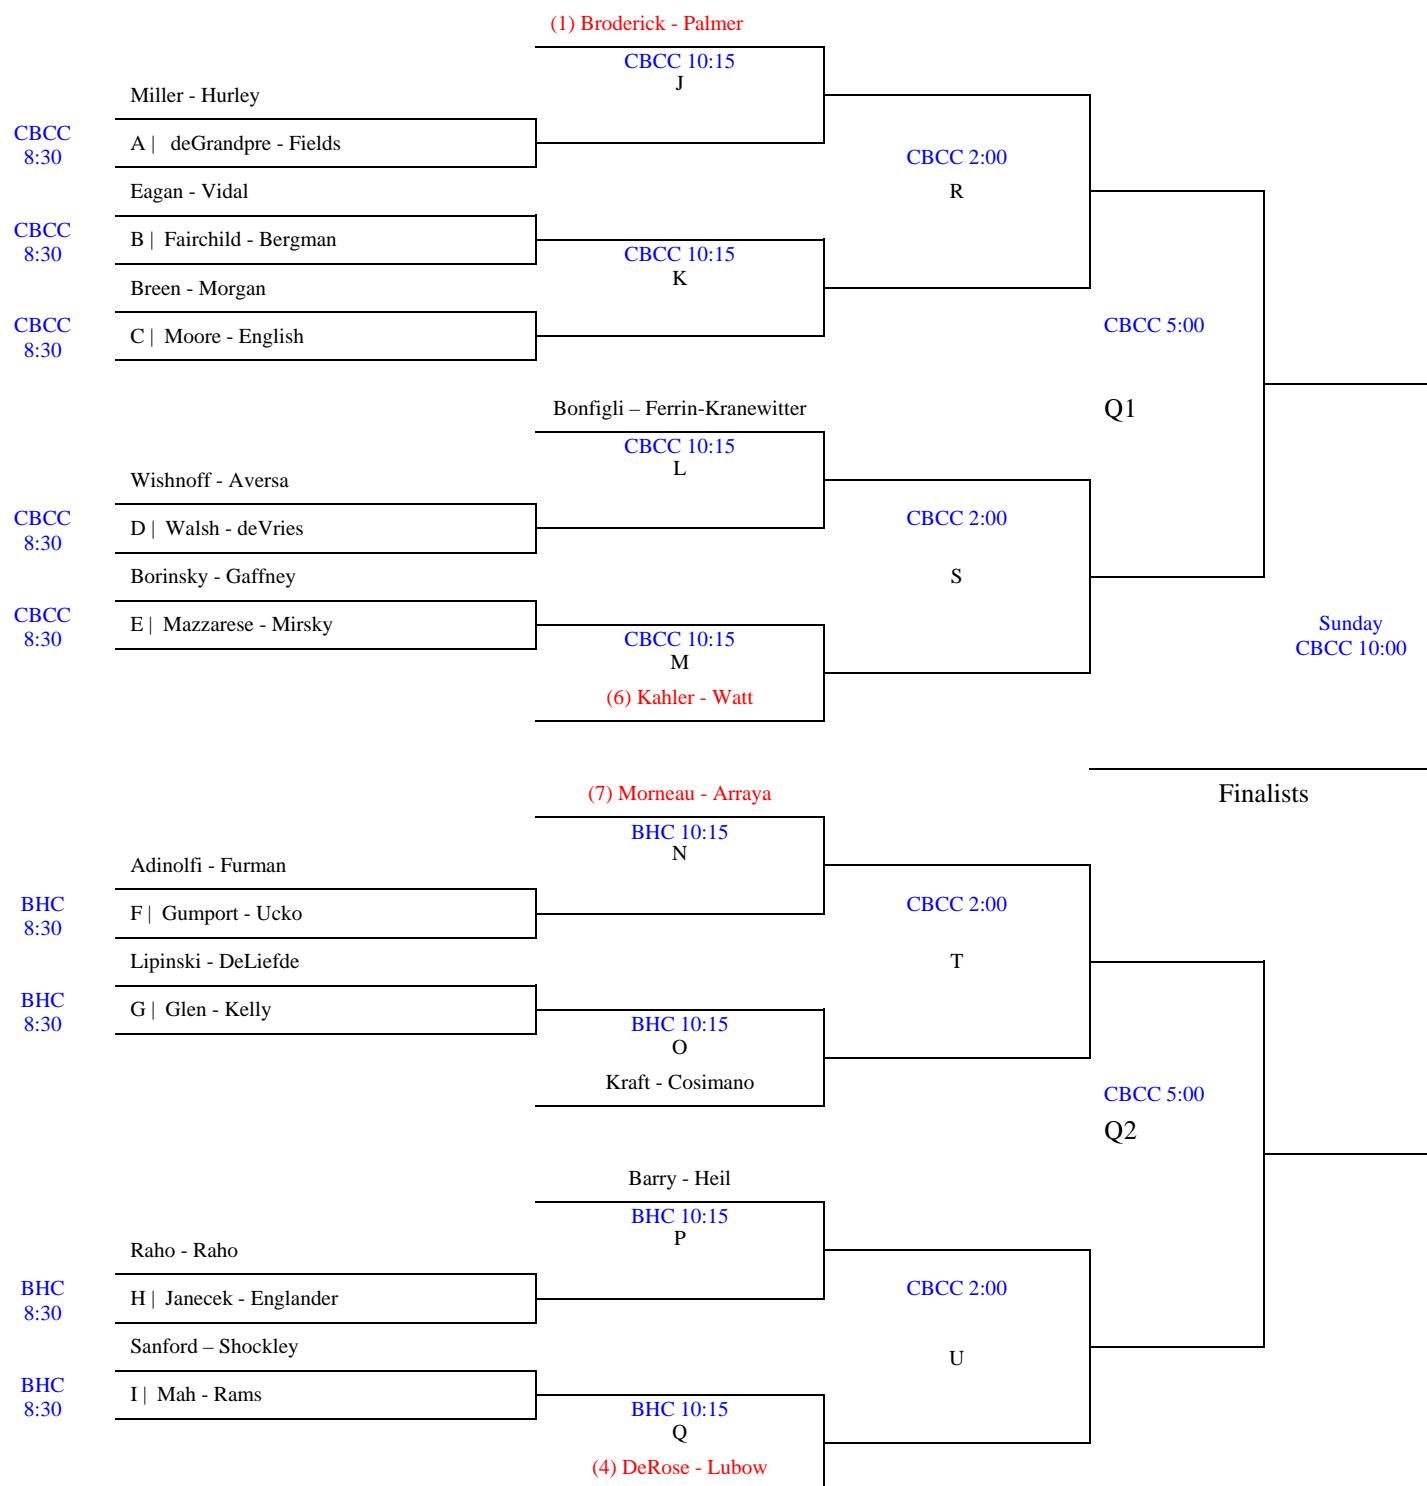

ATLANTIC CLASSIC 2016

MAIN DRAW – Top

CBCC = Canoe Brook CC 1108 Morris Turnpike, Short Hills

BHC = Beacon Hill Club 250 Hobart, Summit

SHC = Short Hills Club 142 Highland, Short Hills

CAC = Centercourt 222 N Passaic, Chatham

EFCC = Essex Fells CC Oval Road, West Orange

MGC = Montclair Golf Club 25 Prospect, West Orange

RAQ = Racquets Club of SH 162 Hobart Avenue, Short Hills

TEXT ALL RESULTS TO 908-577-1956

ATLANTIC CLASSIC 2016

MAIN DRAW – Bottom

CBCC = Canoe Brook CC 1108 Morris Turnpike, Short Hills

BHC = Beacon Hill Club 250 Hobart, Summit

SHC = Short Hills Club 142 Highland, Short Hills

CAC = Centercourt 222 N Passaic, Chatham